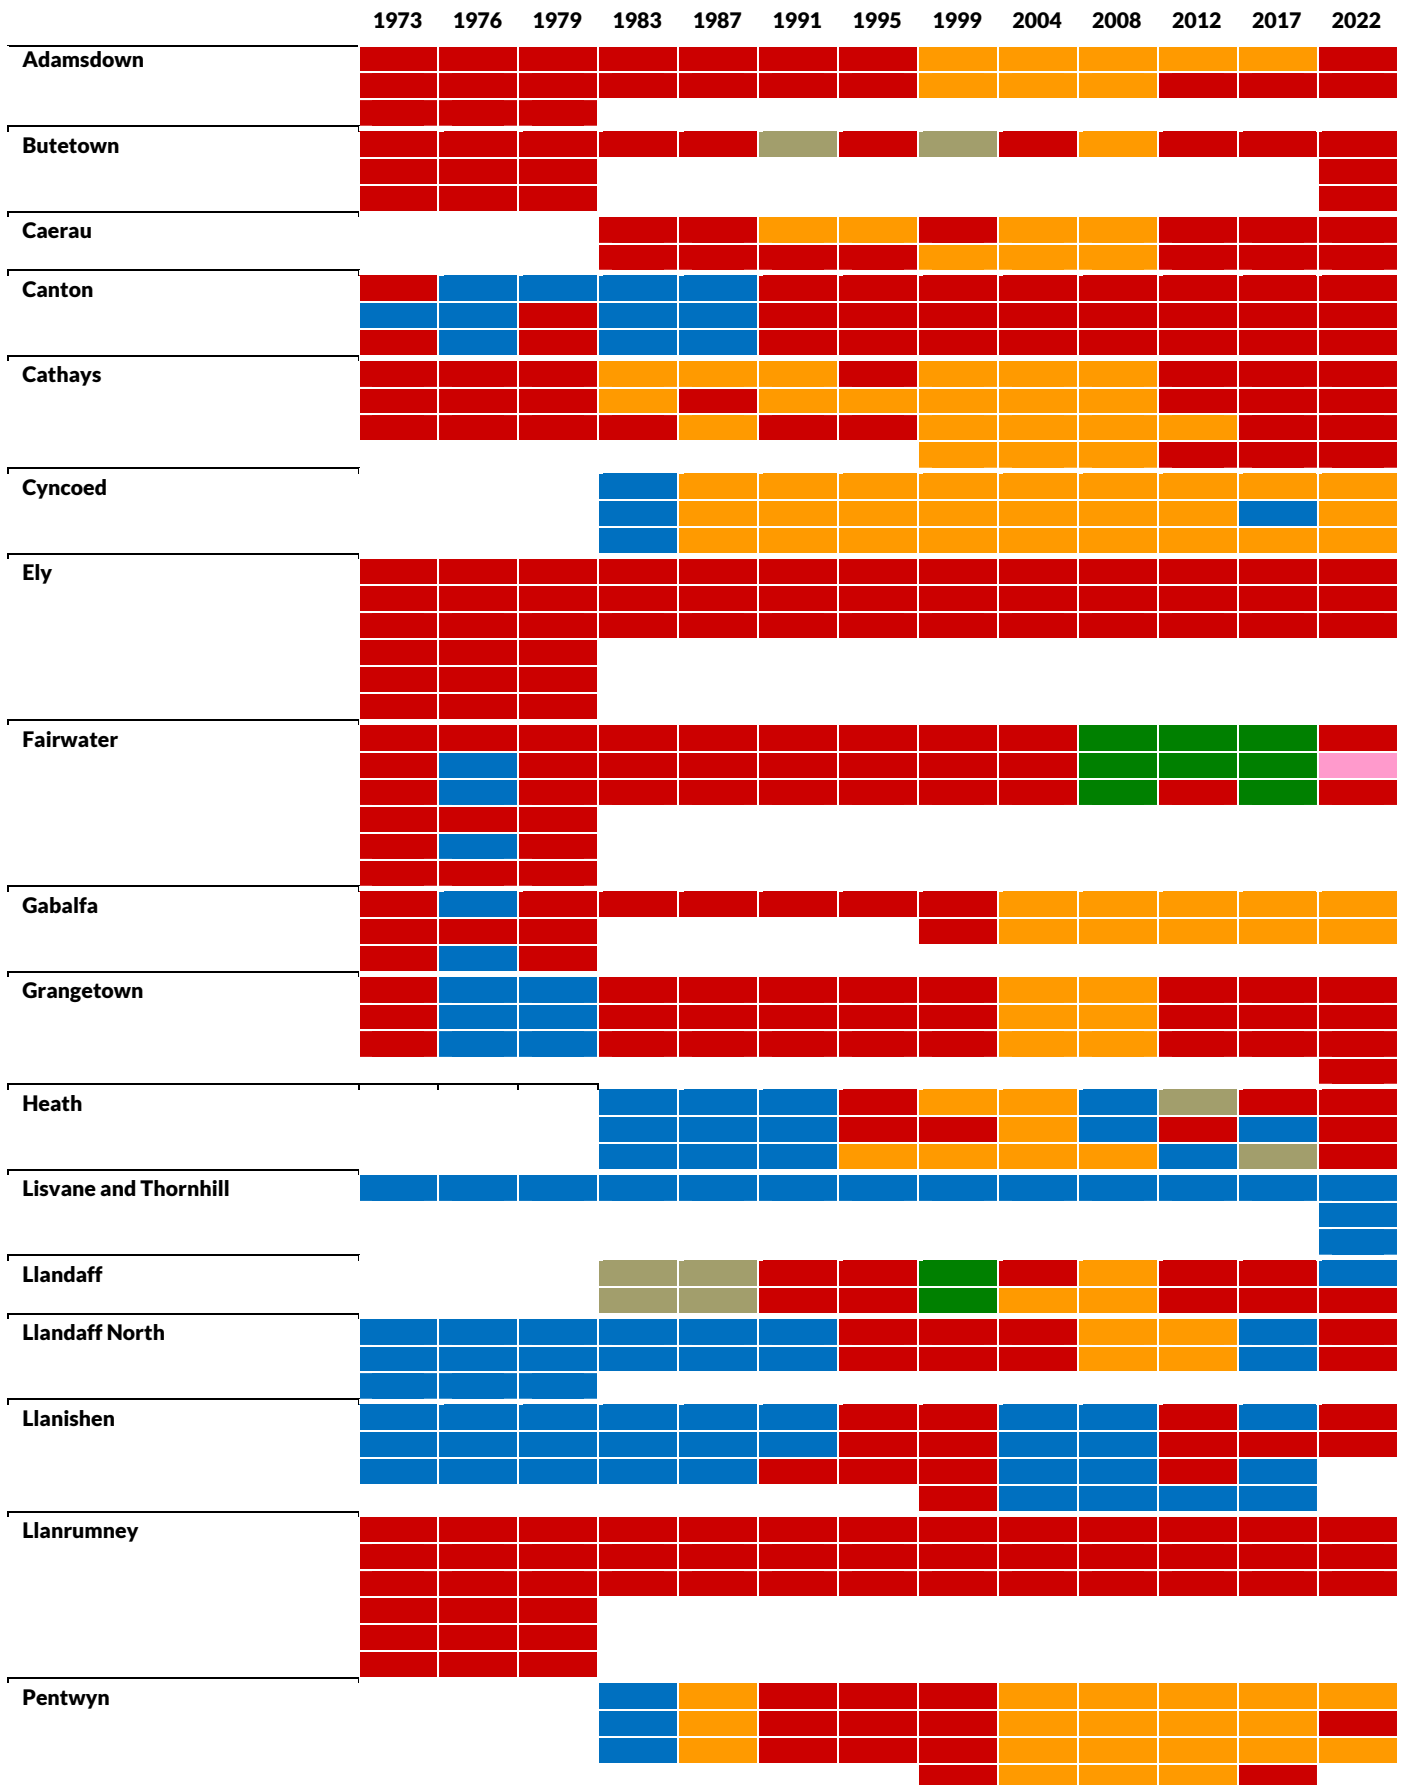

Cardiff ward history