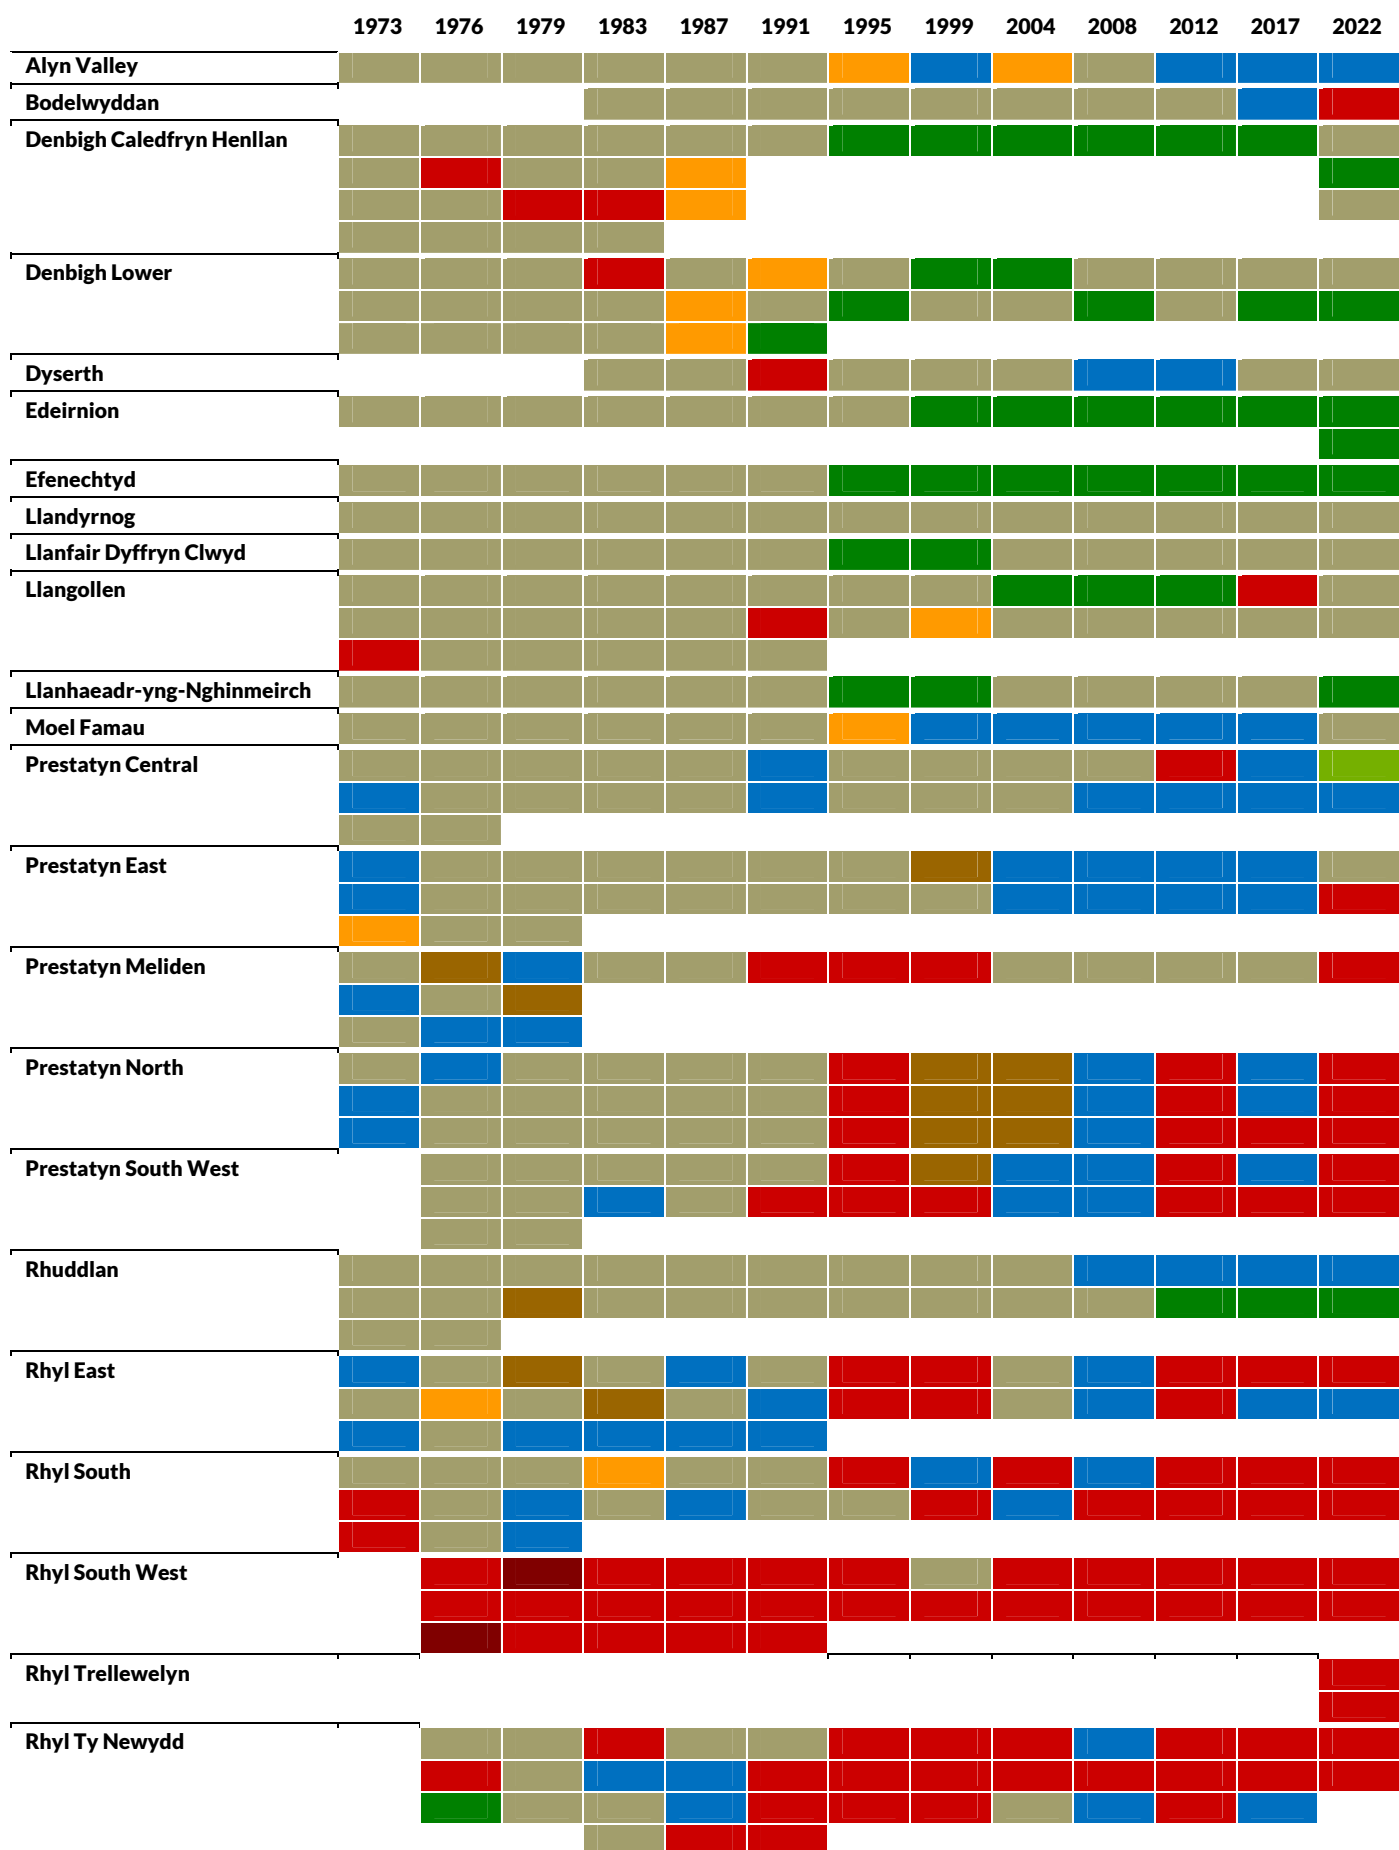

Denbighshire ward history