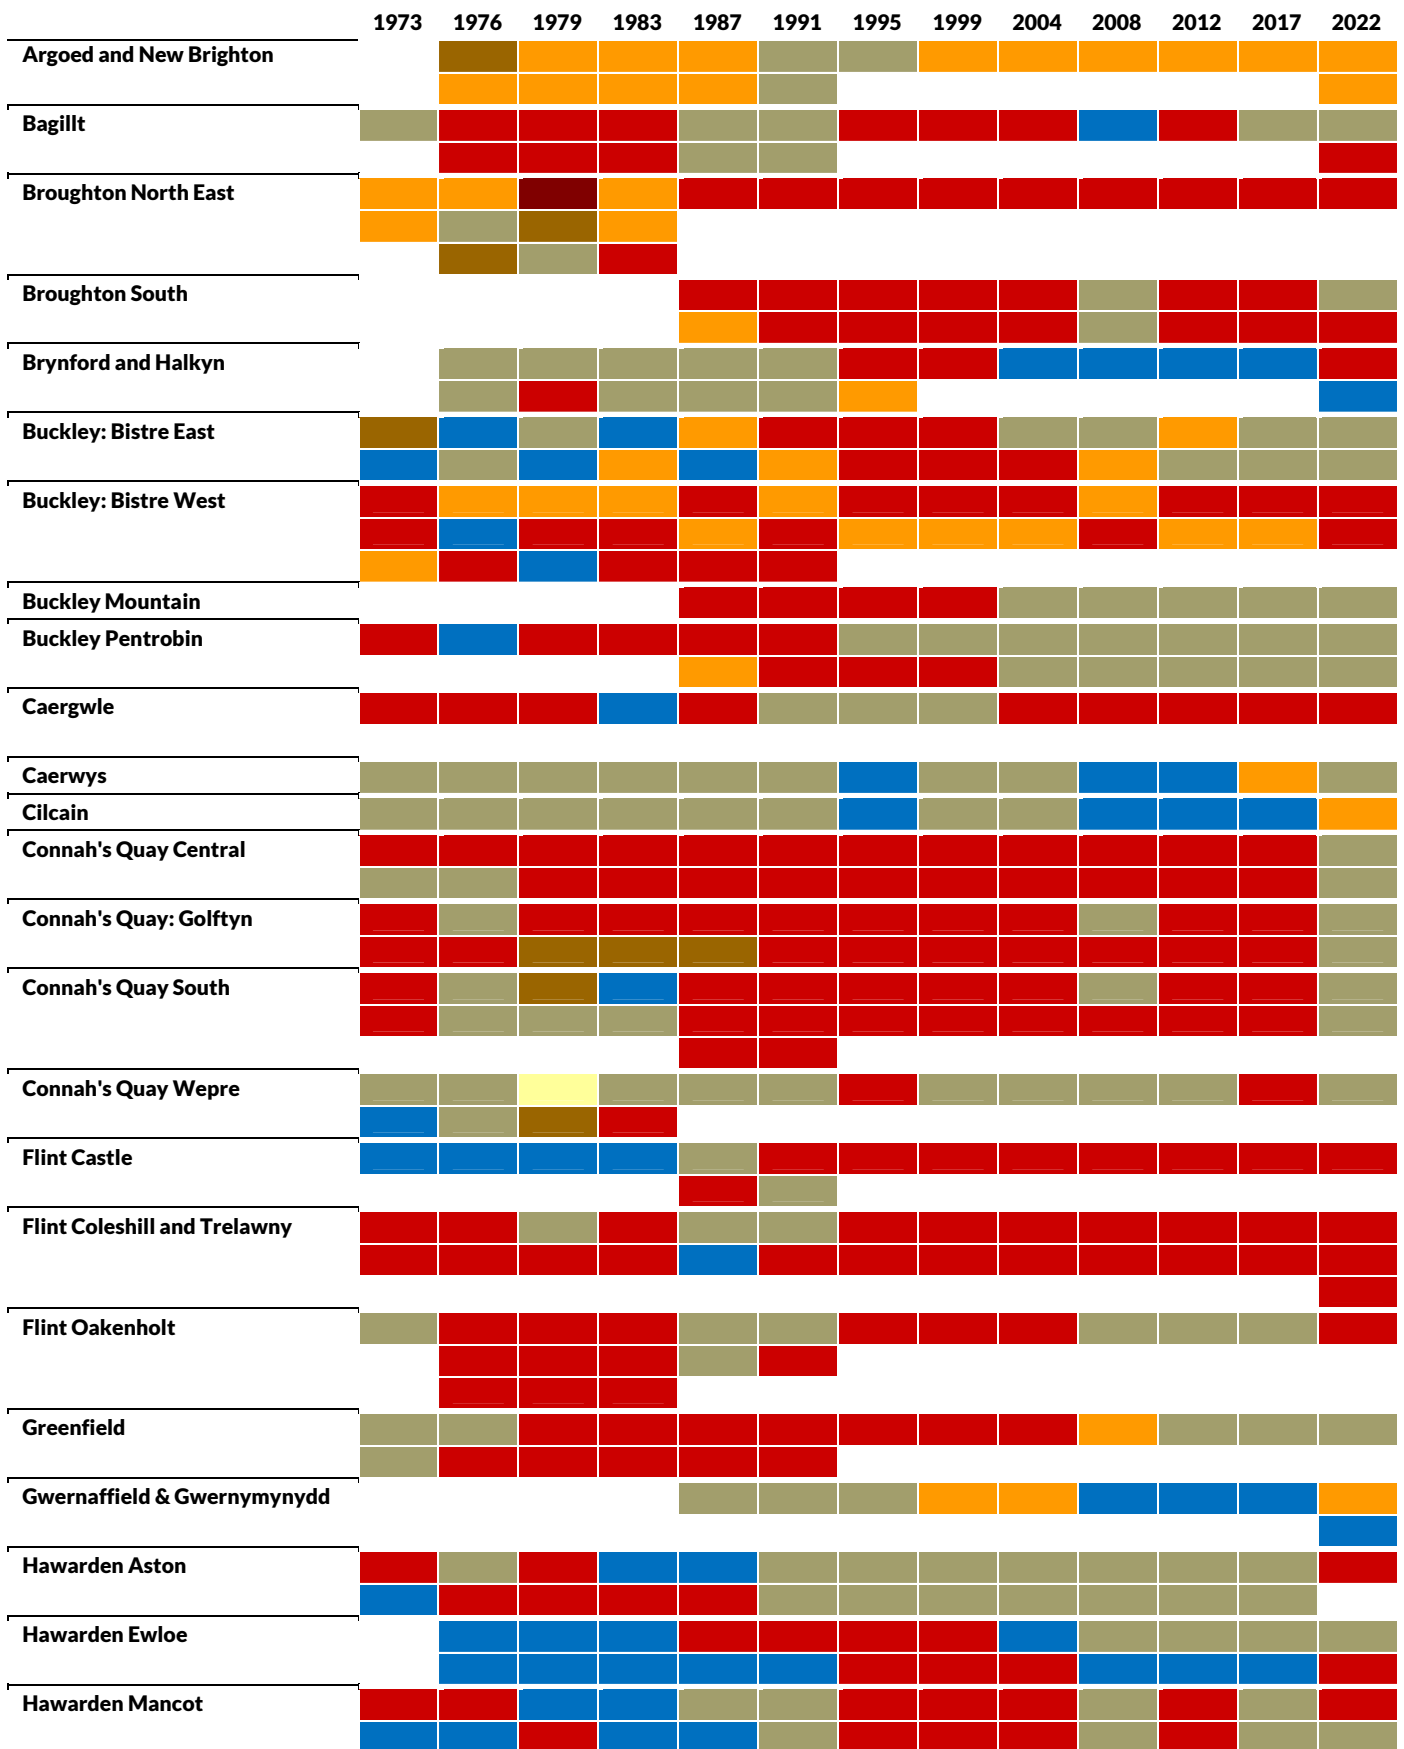

Flintshire ward history