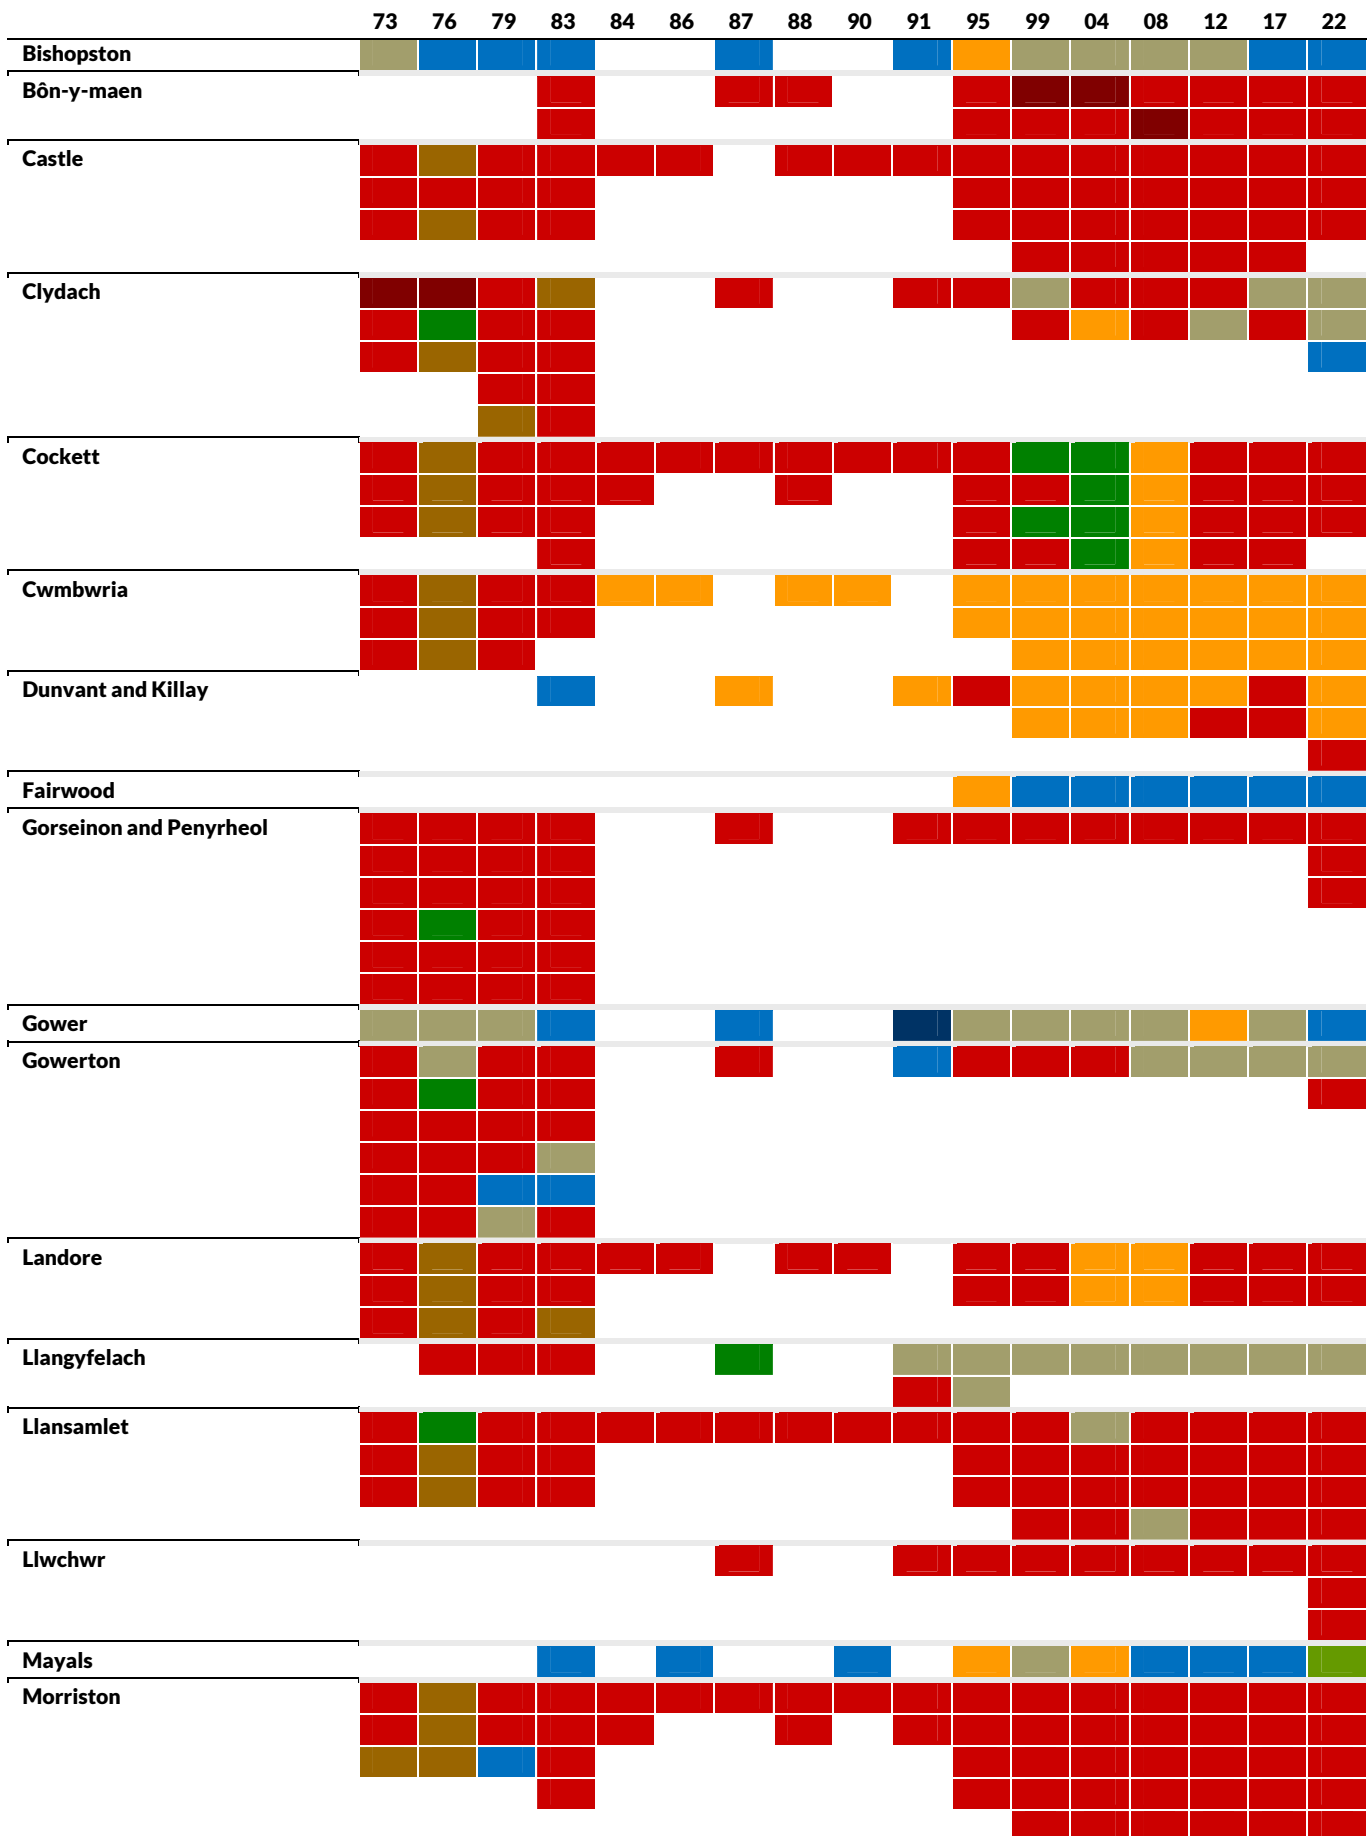

Swansea ward history