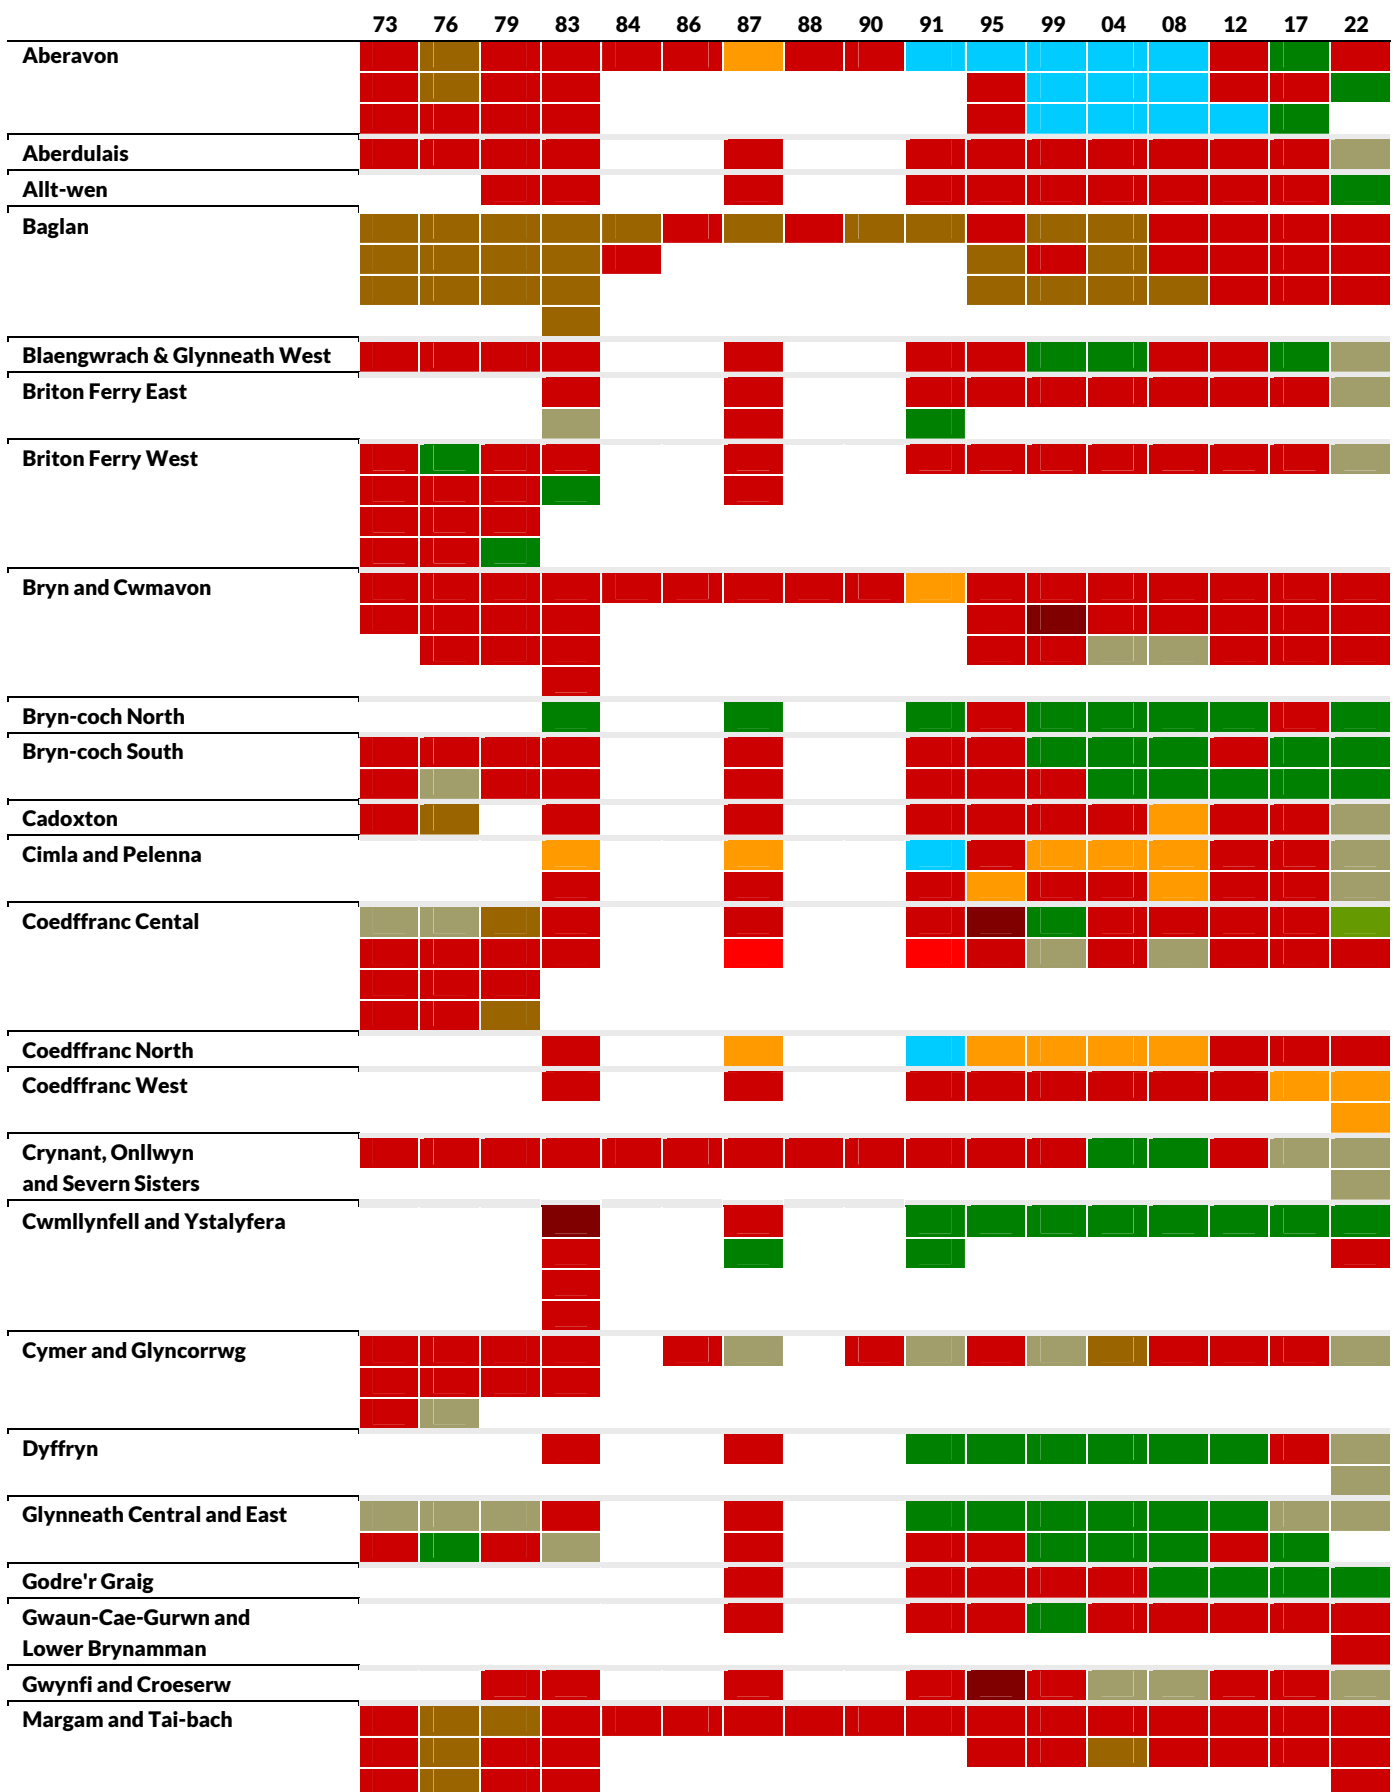

Neath - Port Talbot ward history