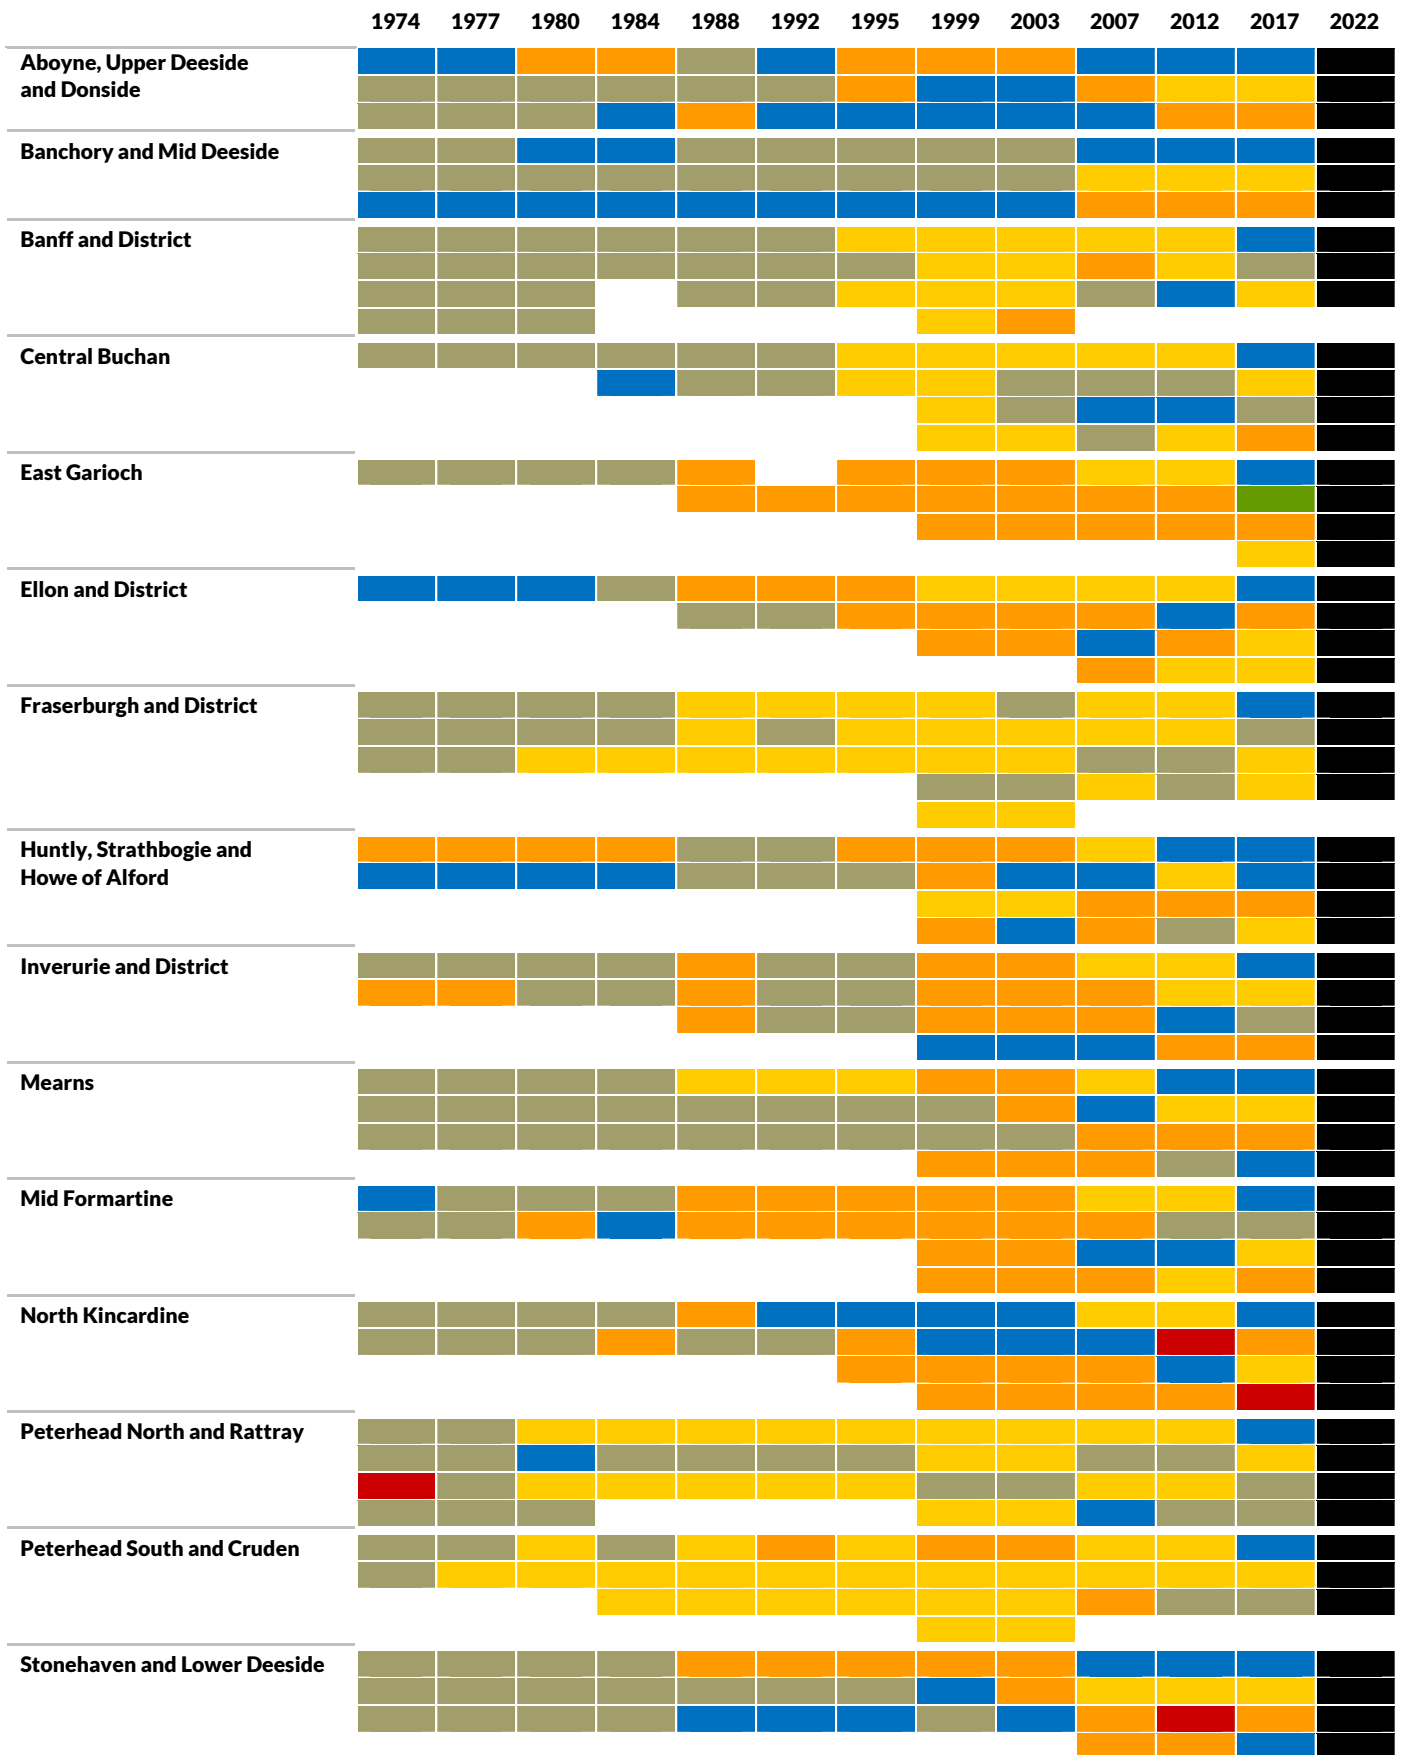

Aberdeenshire ward history

Aberdeenshire ward history - continued

	1974	1977	1980	1984	1988	1992	1995	1999	2003	2007	2012	2017	2022
Troup	Green	Green	Green	Green	Green	Yellow	Yellow	Yellow	Yellow	Yellow	Yellow	Blue	Black
	Green	Green	Green	Green	Green	Green	Yellow	Yellow	Blue	Blue	Blue	Yellow	Black
Turriff and District	Green	Green	Green	Green	Green	Green	Green	Orange	Orange	Orange	Orange	Blue	Black
	Green	Green	Green	Green	Green	Green	Green	Green	Green	Orange	Orange	Yellow	Black
								Green	Green	Green	Green	Orange	Black
West Garioch	Blue	Blue	Blue	Blue	Orange	Blue	Orange	Orange	Orange	Yellow	Yellow	Blue	Black
								Orange	Orange	Orange	Blue	Yellow	Black
										Orange	Orange	Orange	Black
Westhill and District	Green	Green	Orange	Green	Green	Green	Orange	Orange	Green	Orange	Blue	Blue	Black
					Orange	Orange	Orange	Orange	Orange	Blue	Orange	Orange	Black
								Orange	Orange	Yellow	Yellow	Yellow	Black
										Green	Yellow	Blue	Black