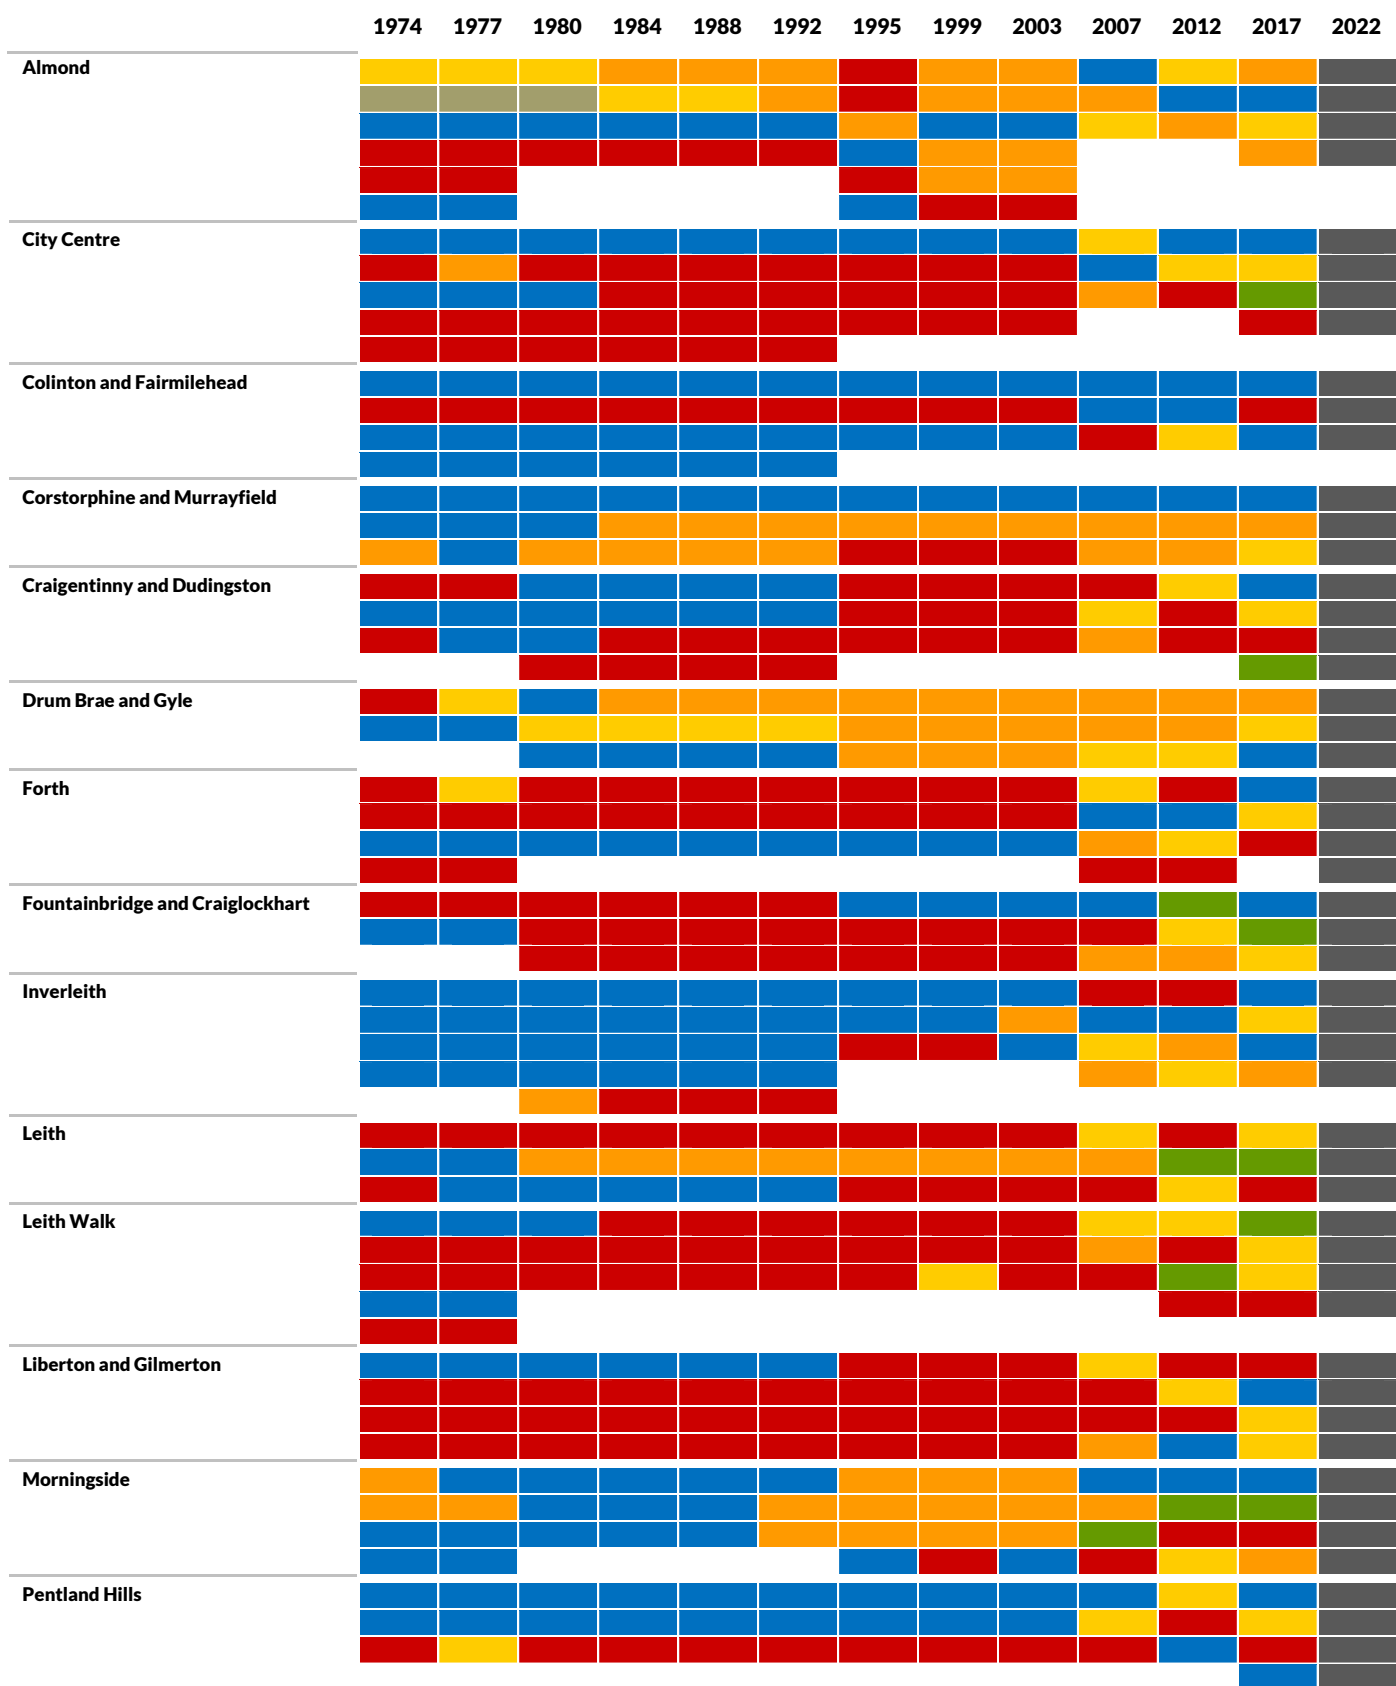

Edinburgh ward history