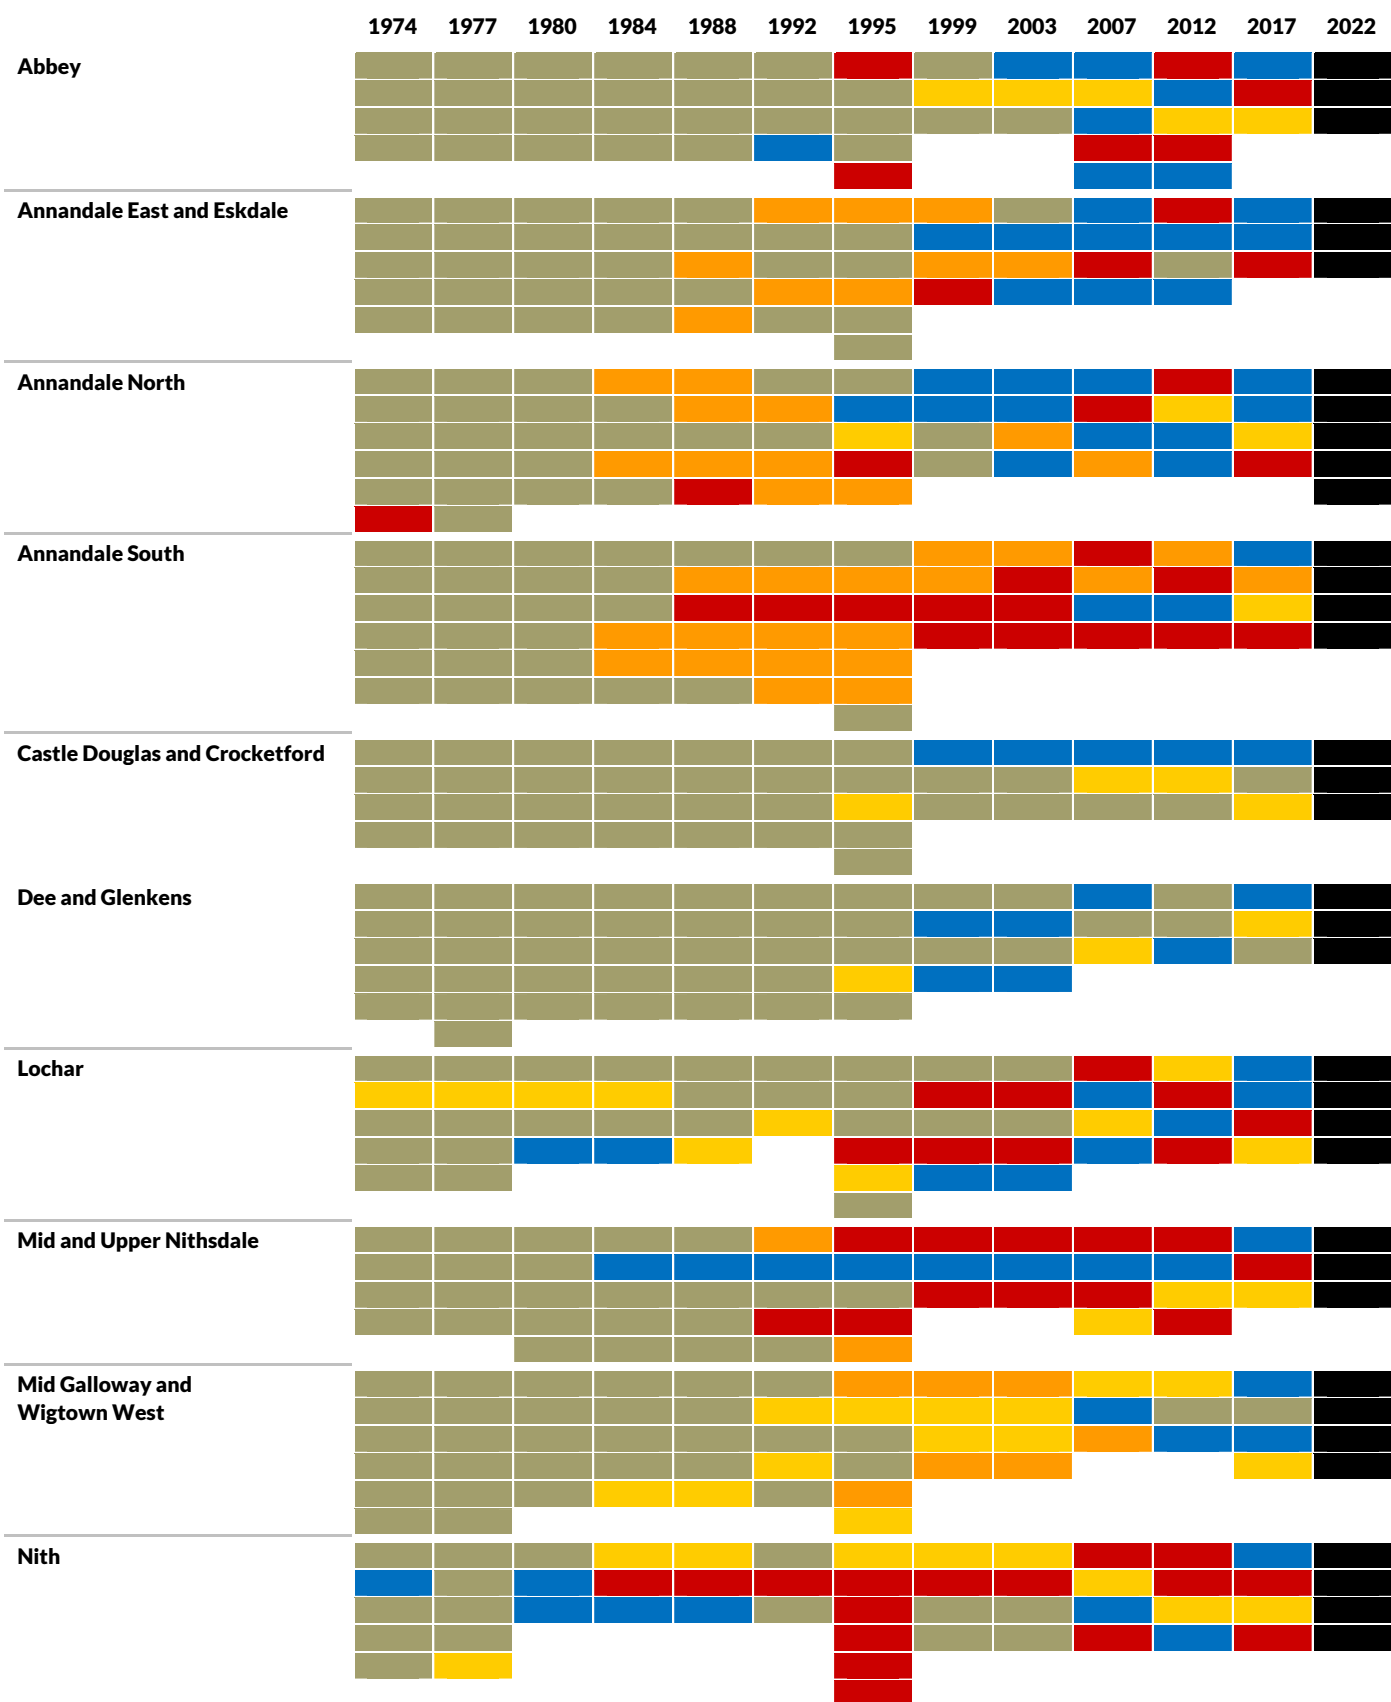

Dumfries and Galloway ward history