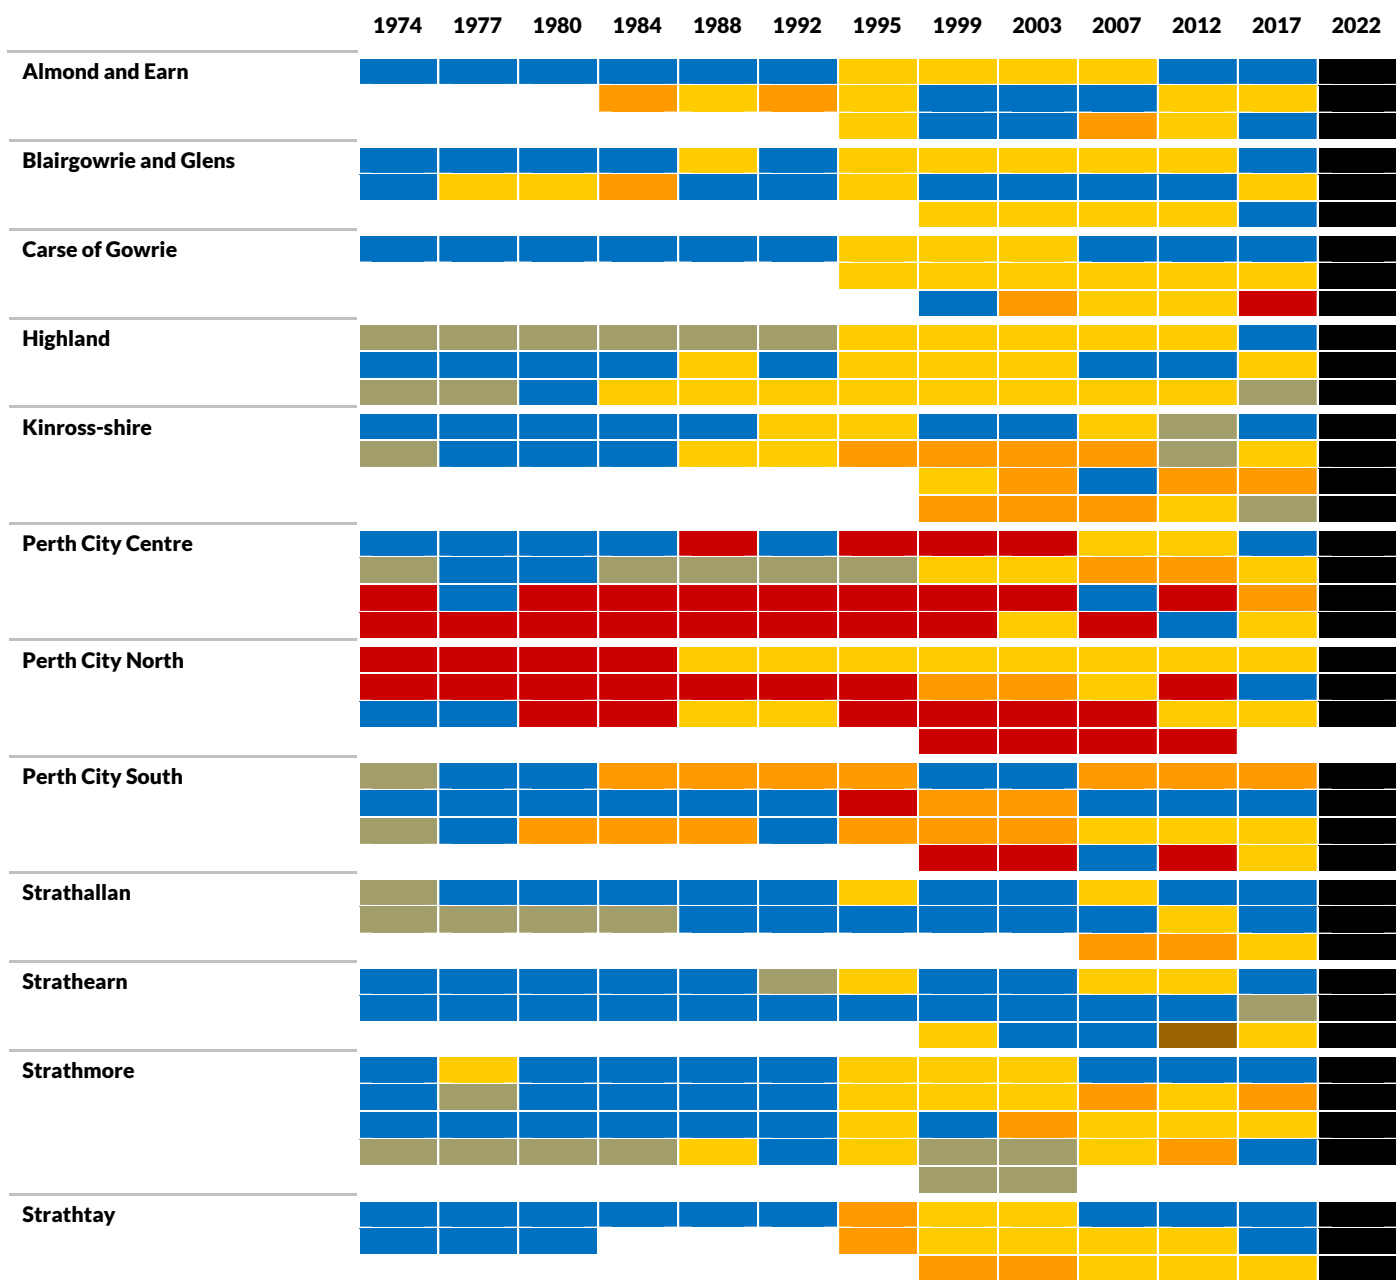

Perth and Kinross ward history