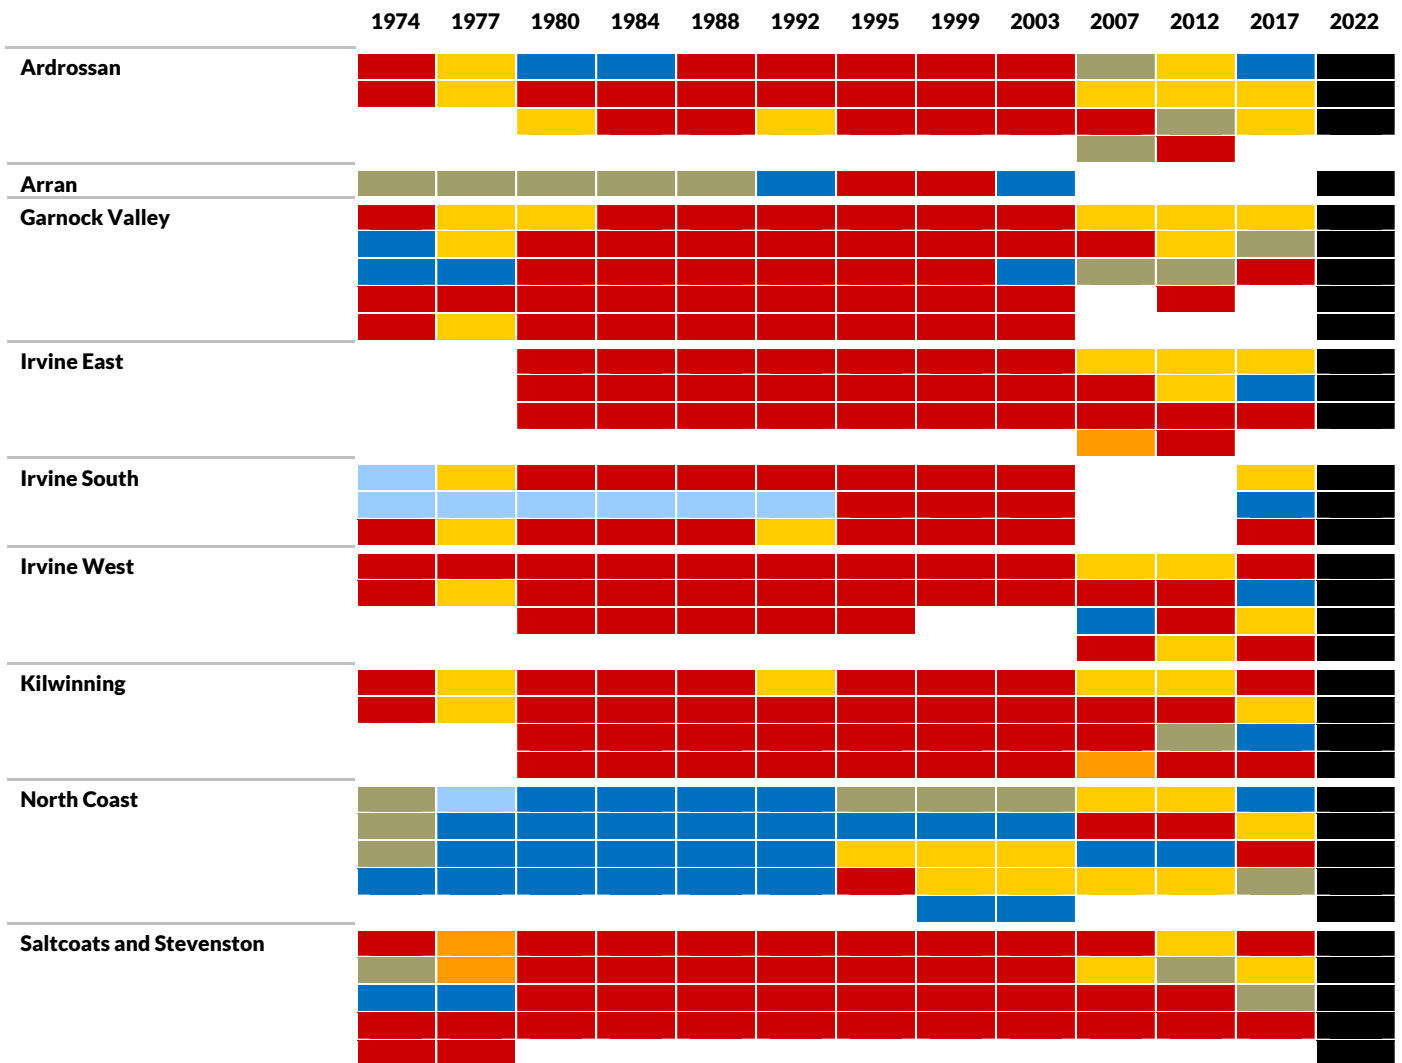

North Ayrshire ward history