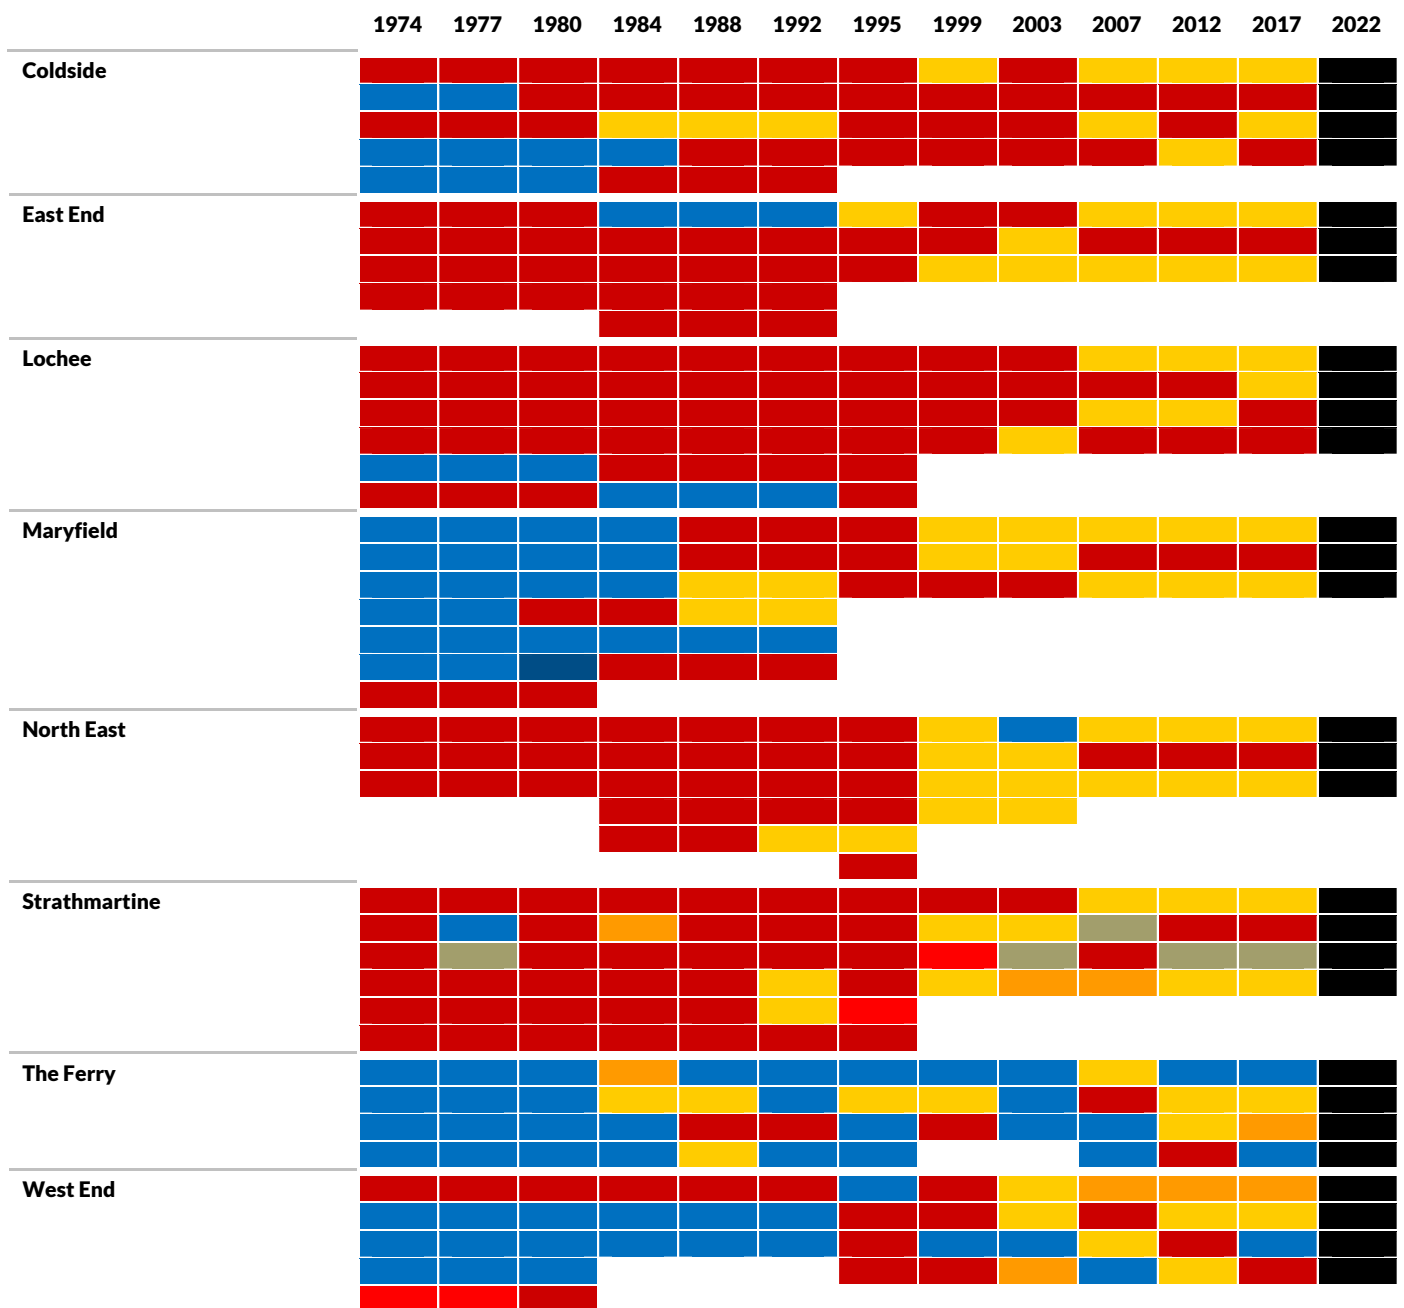

Dundee ward history