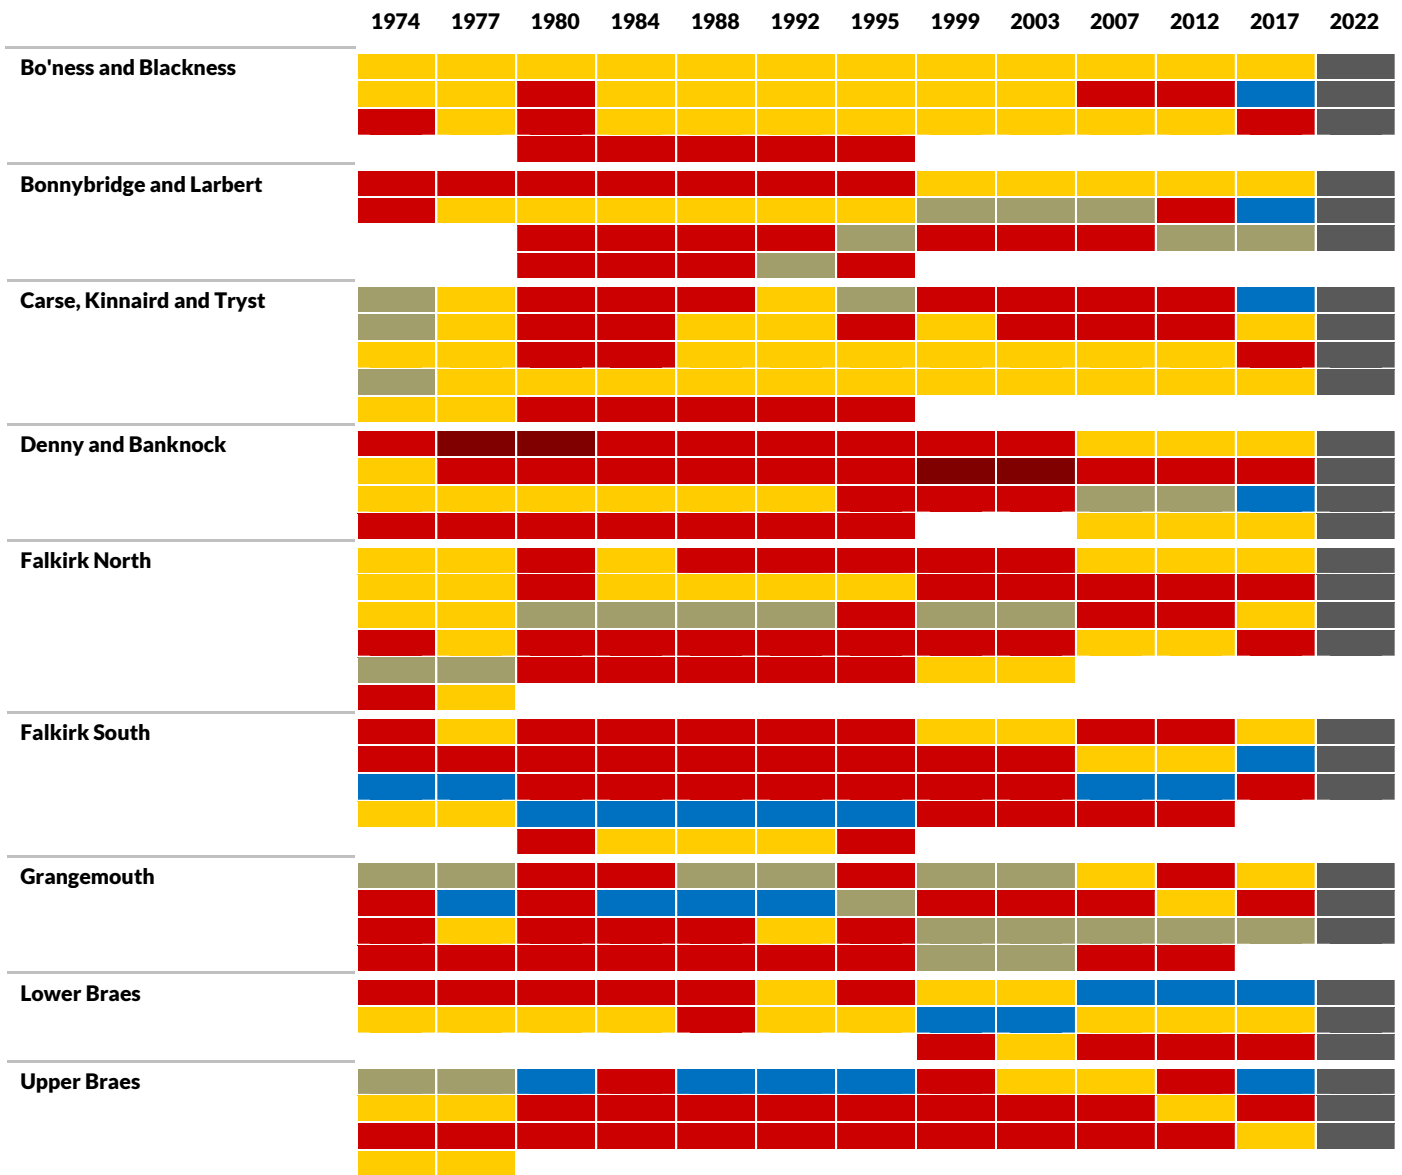

Falkirk ward history