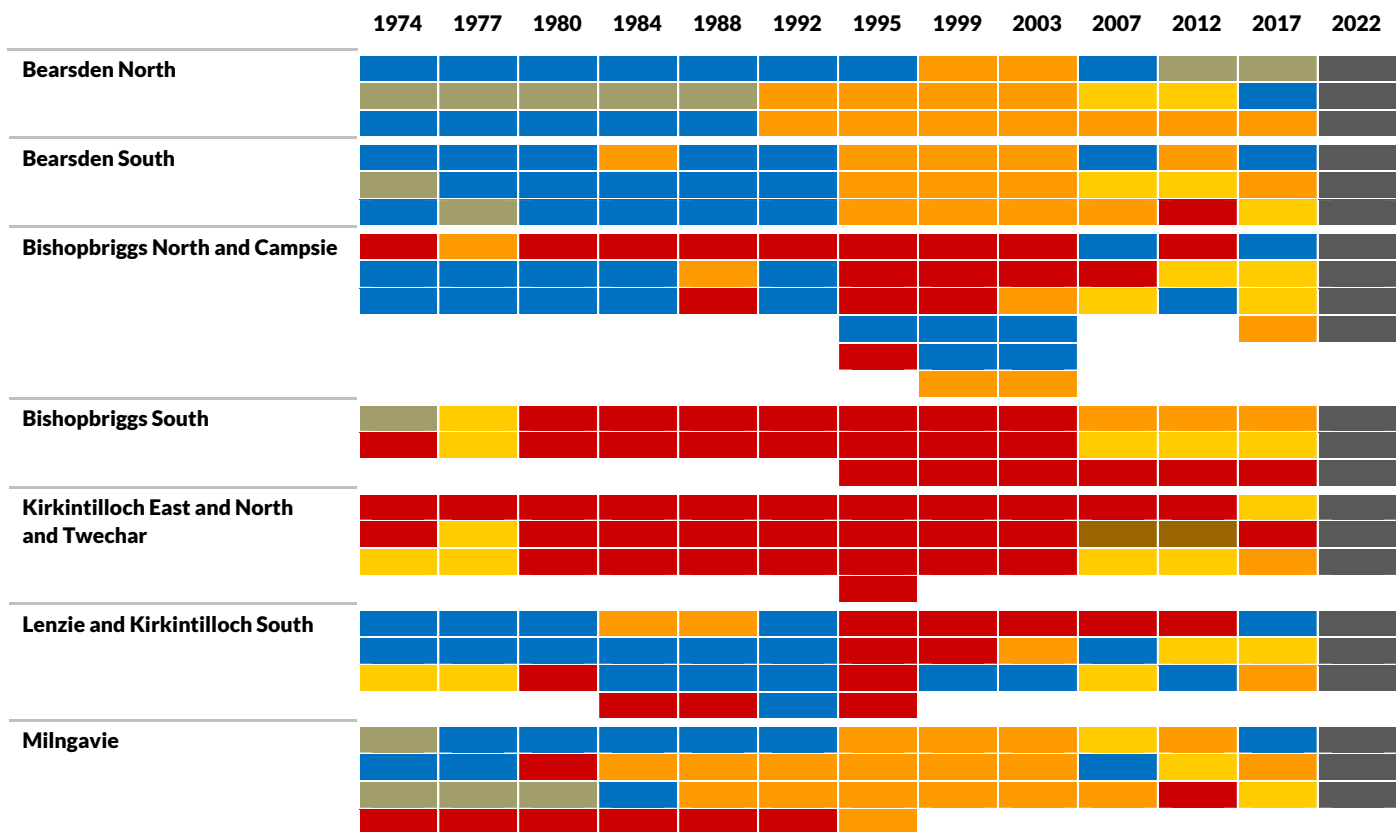

East Dunbartonshire ward history