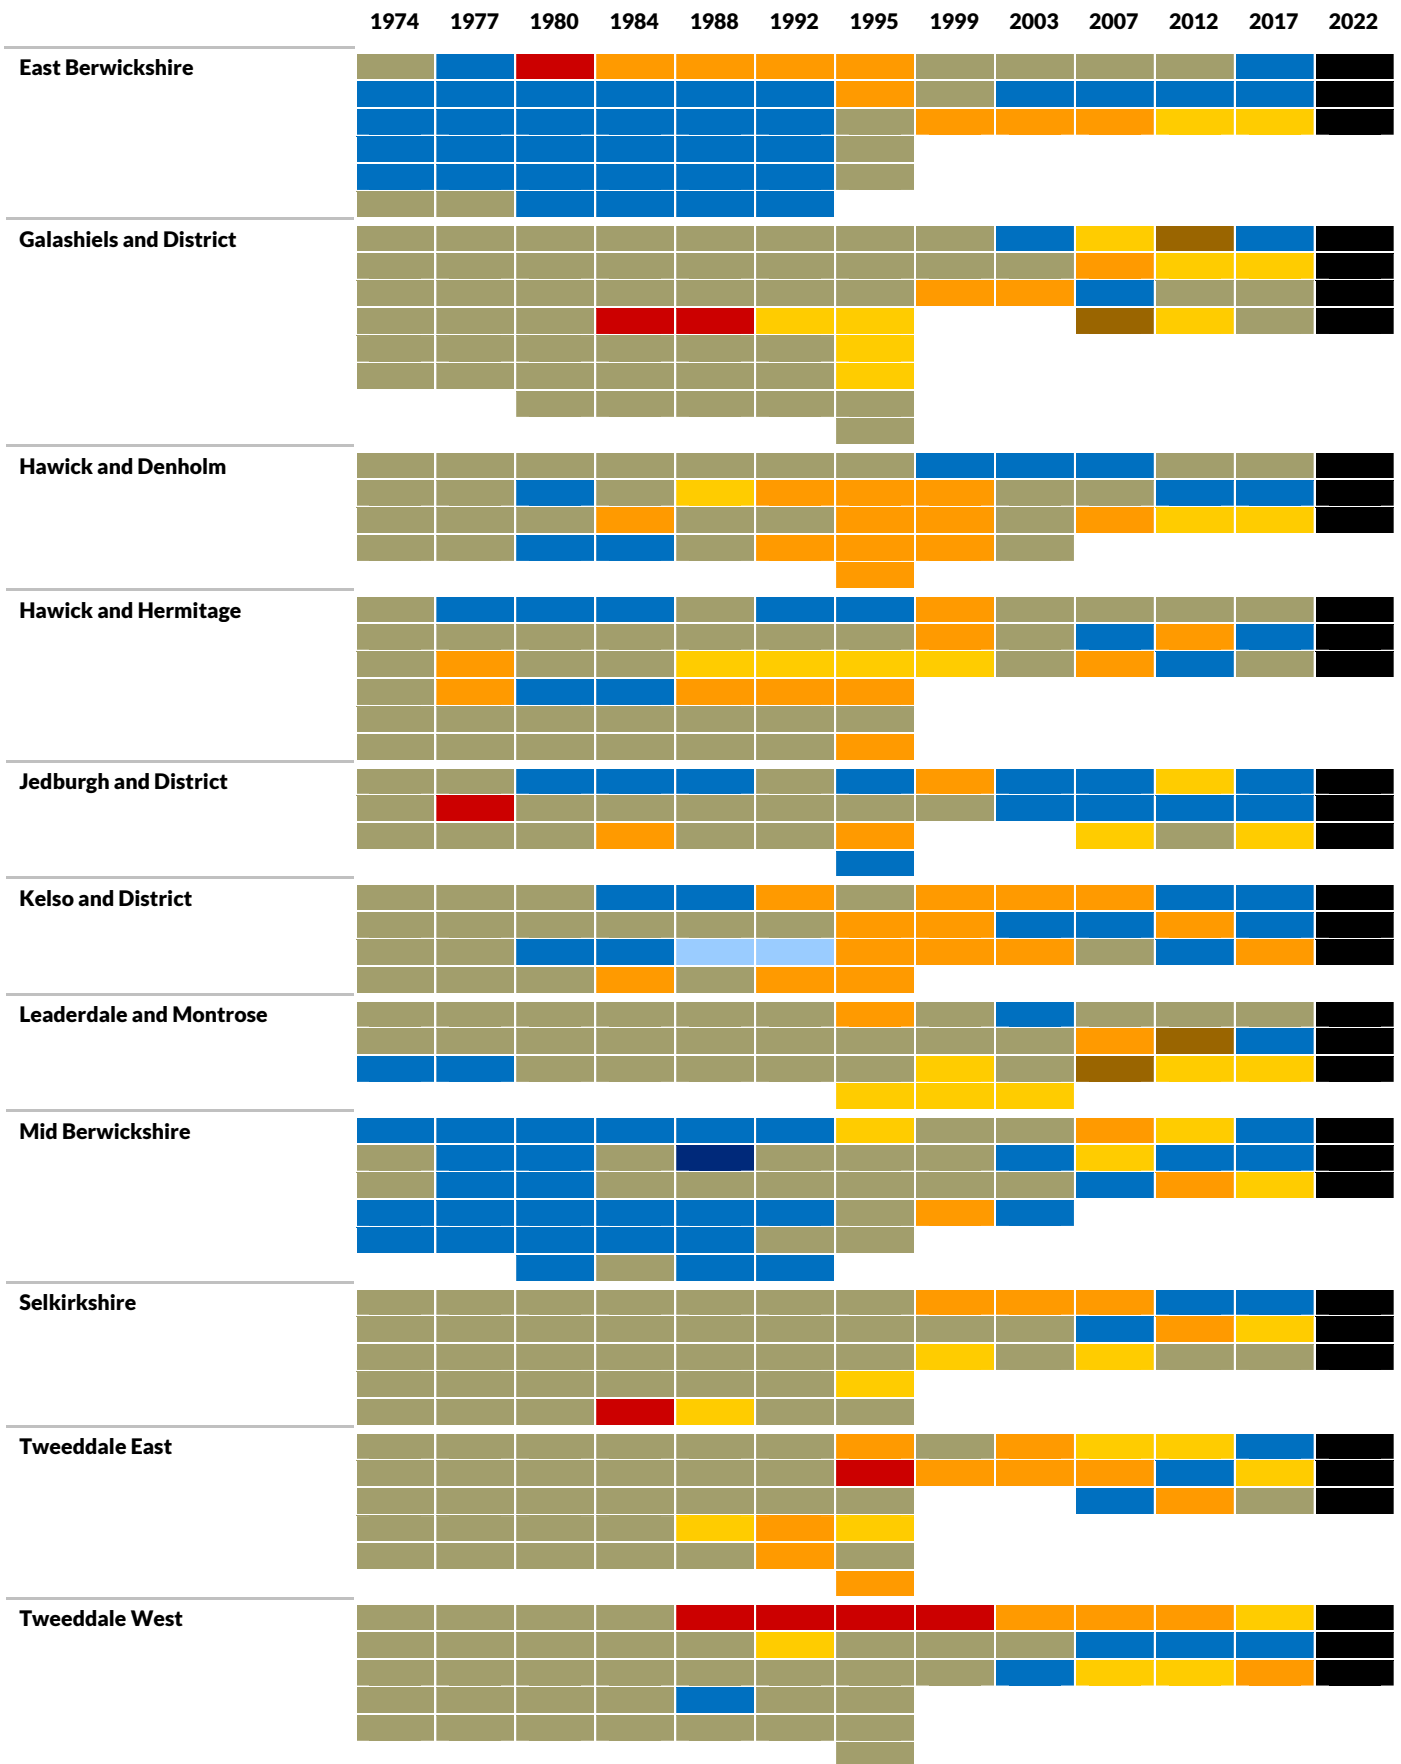

Orkney Islands ward history

	1974	1978	1982	1986	1990	1994	1999	2003	2007	2012	2017	2022
East Mainland, South Ronaldsay and Burray												
Kirkwall East												
Kirkwall West and Orphir												
North Isles												
Stromness and South Isles												
West Mainland												

Perth and Kinross ward history

Renfrewshire ward history

Scottish Borders ward history

Shetland Islands ward history

	1974	1978	1982	1986	1990	1994	1999	2003	2007	2012	2017	2022
Lerwick North and Bressay												
Lerwick South												
North Isles												
Shetland Central												
Shetland North												
Shetland South												
Shetland West												