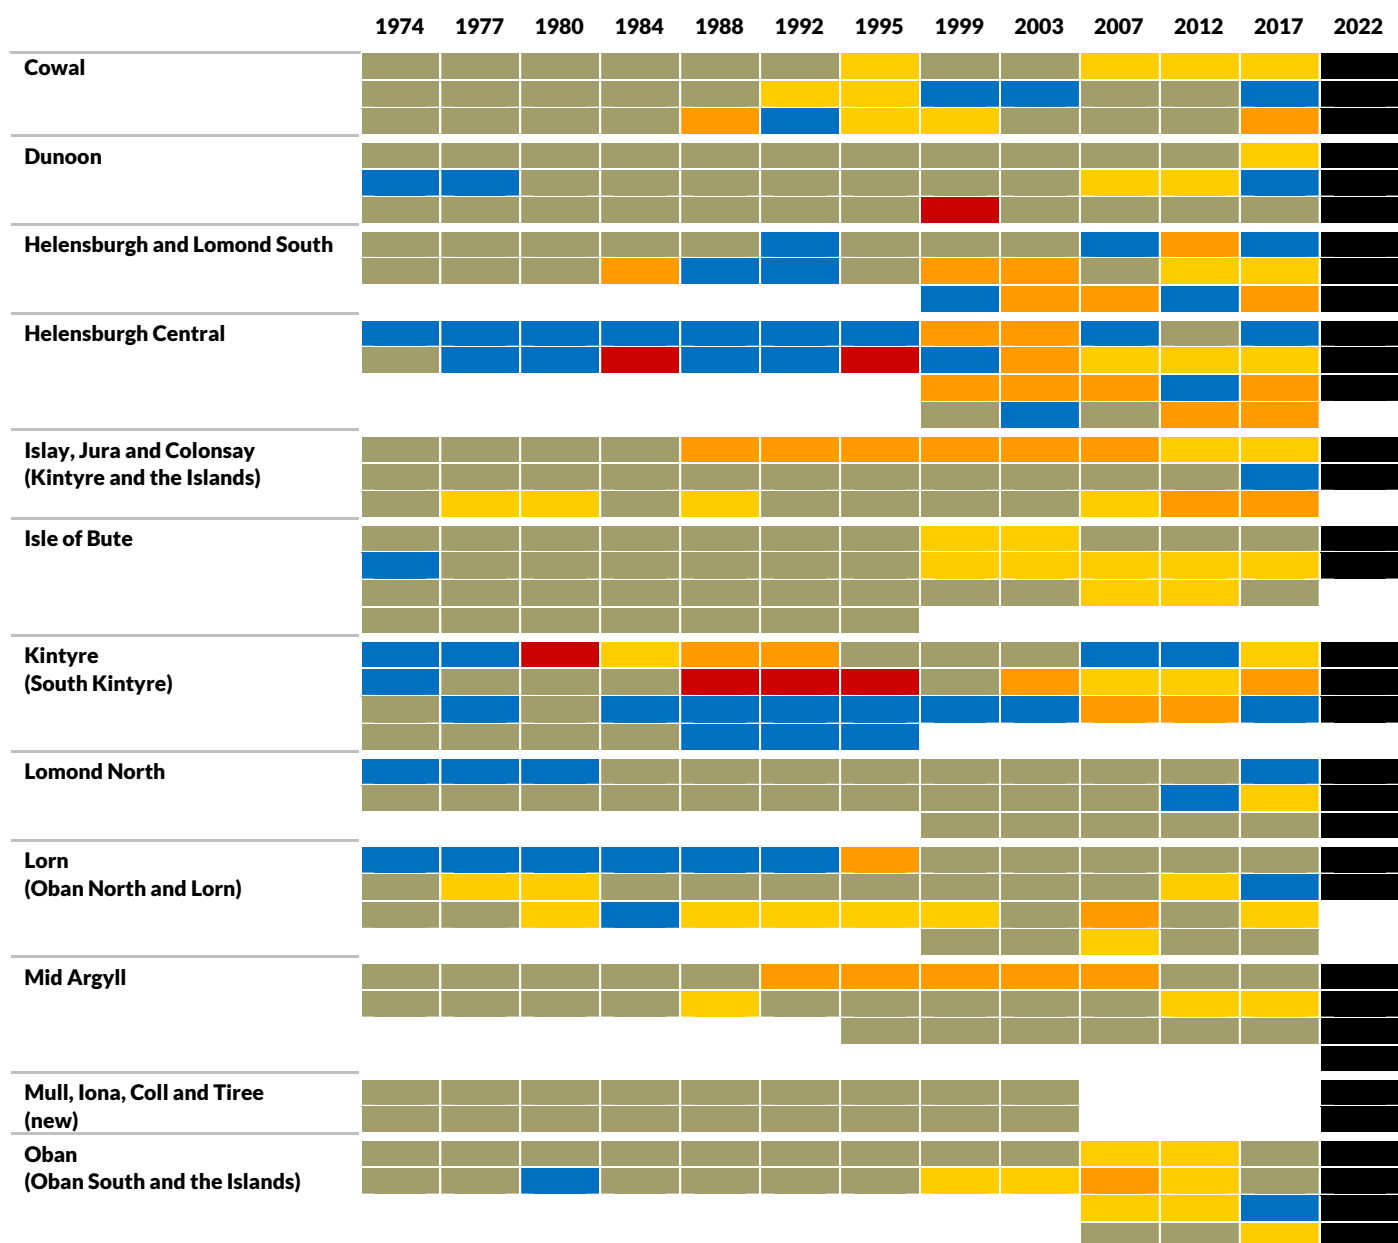

Argyll and Bute ward history