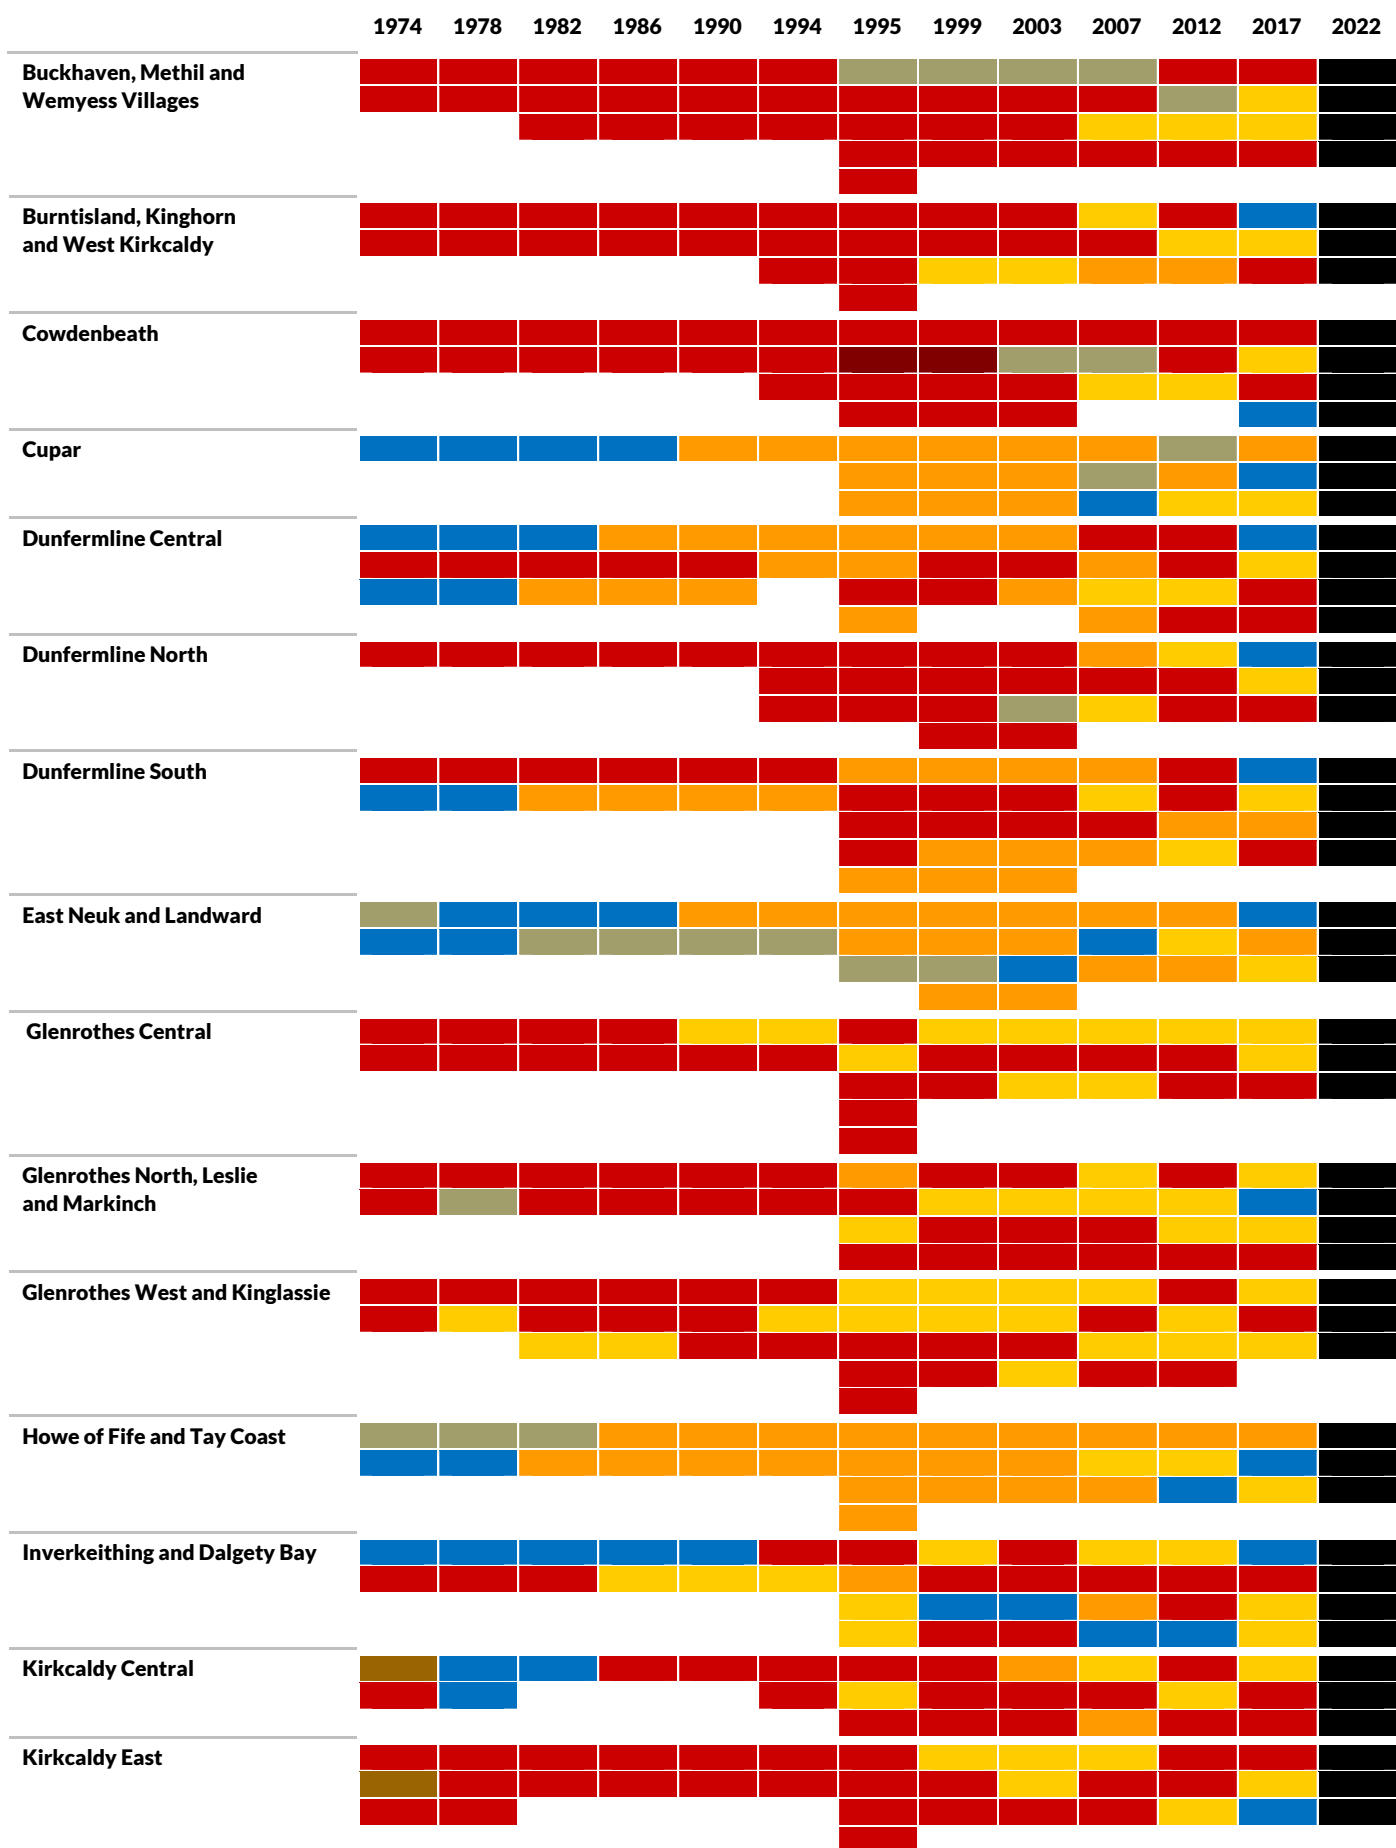

Fife ward history