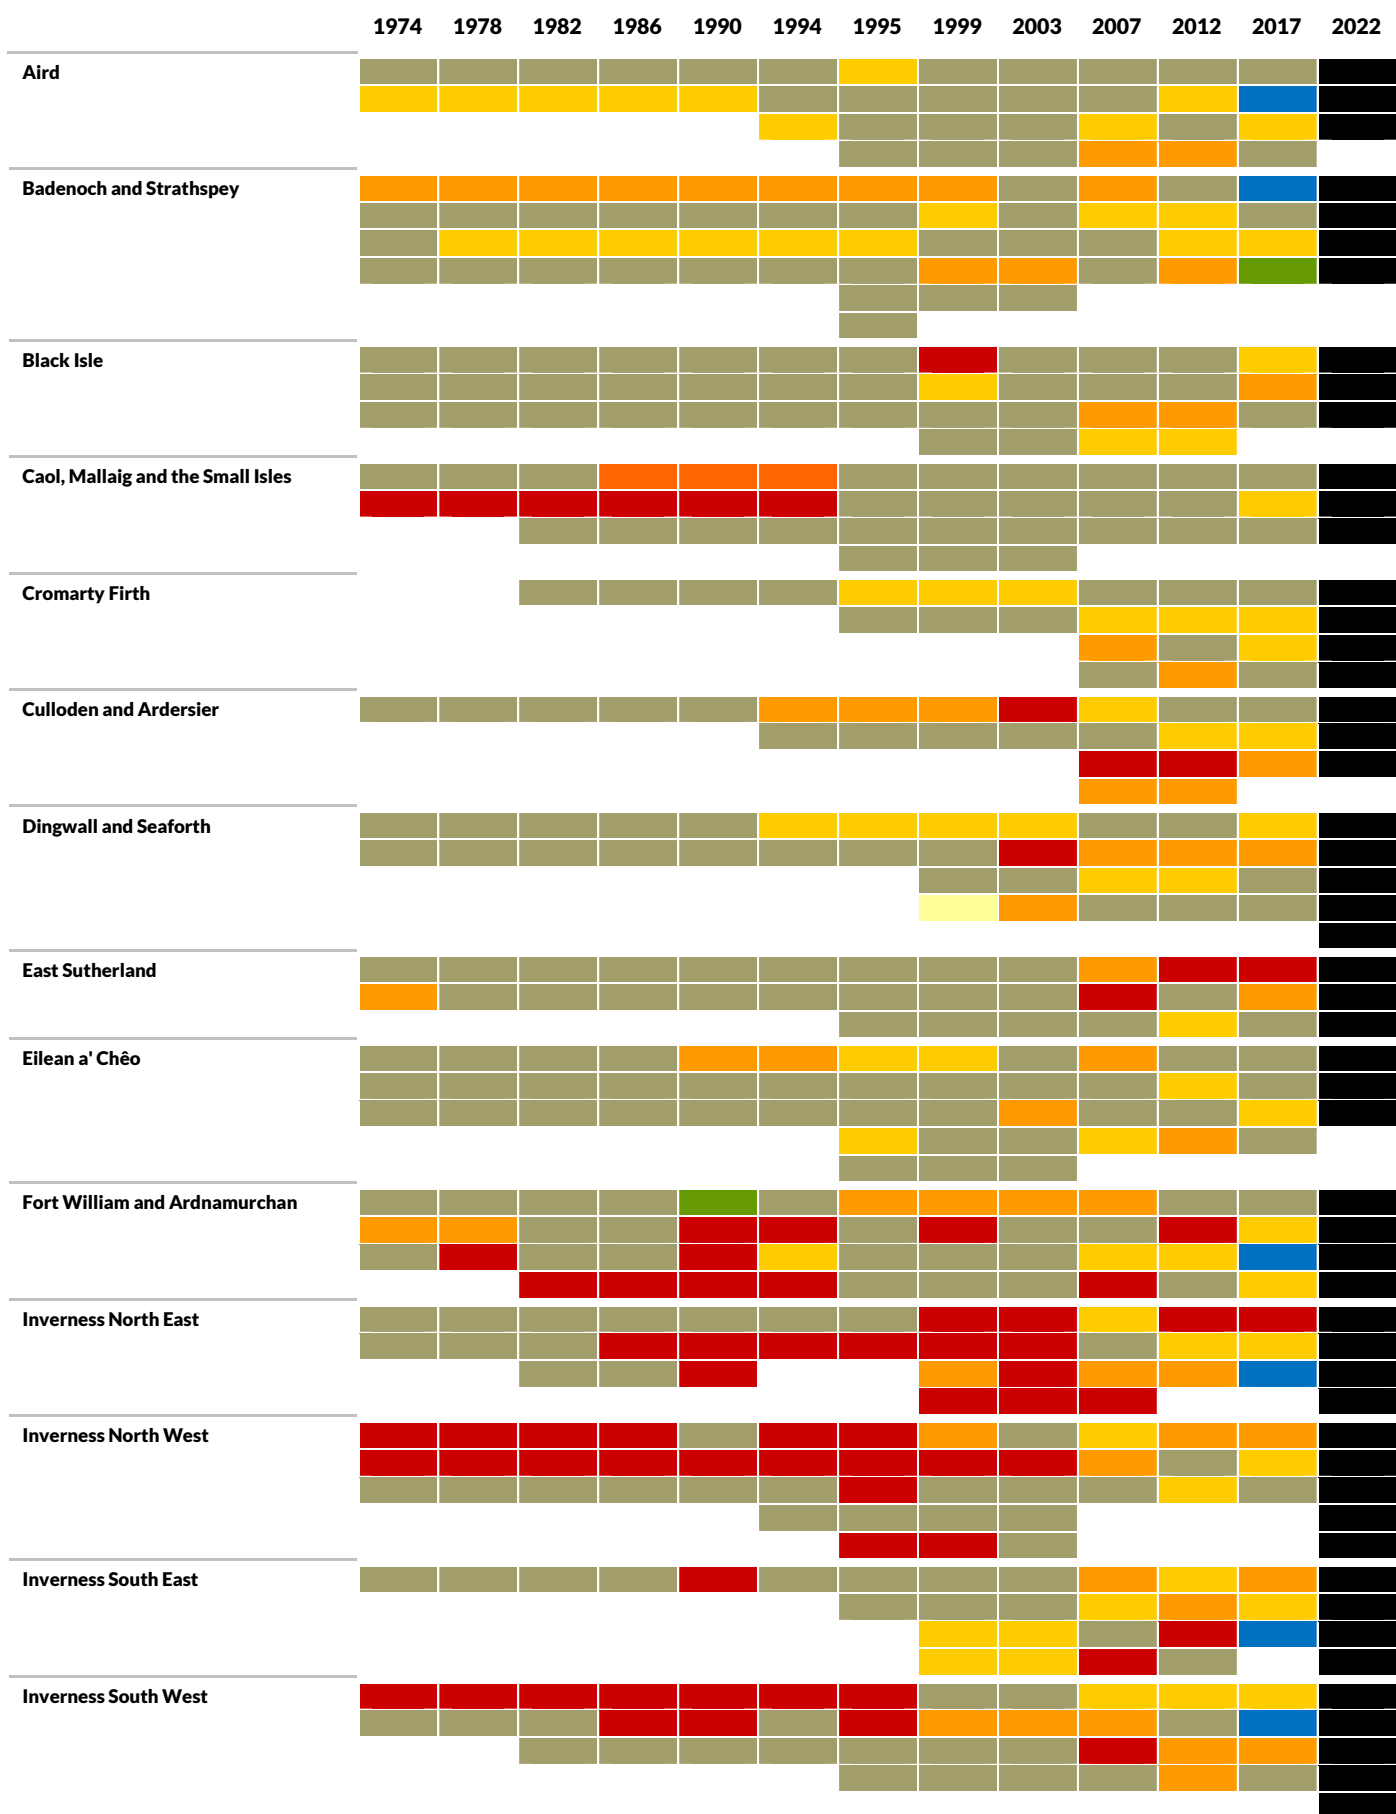

Highland ward history