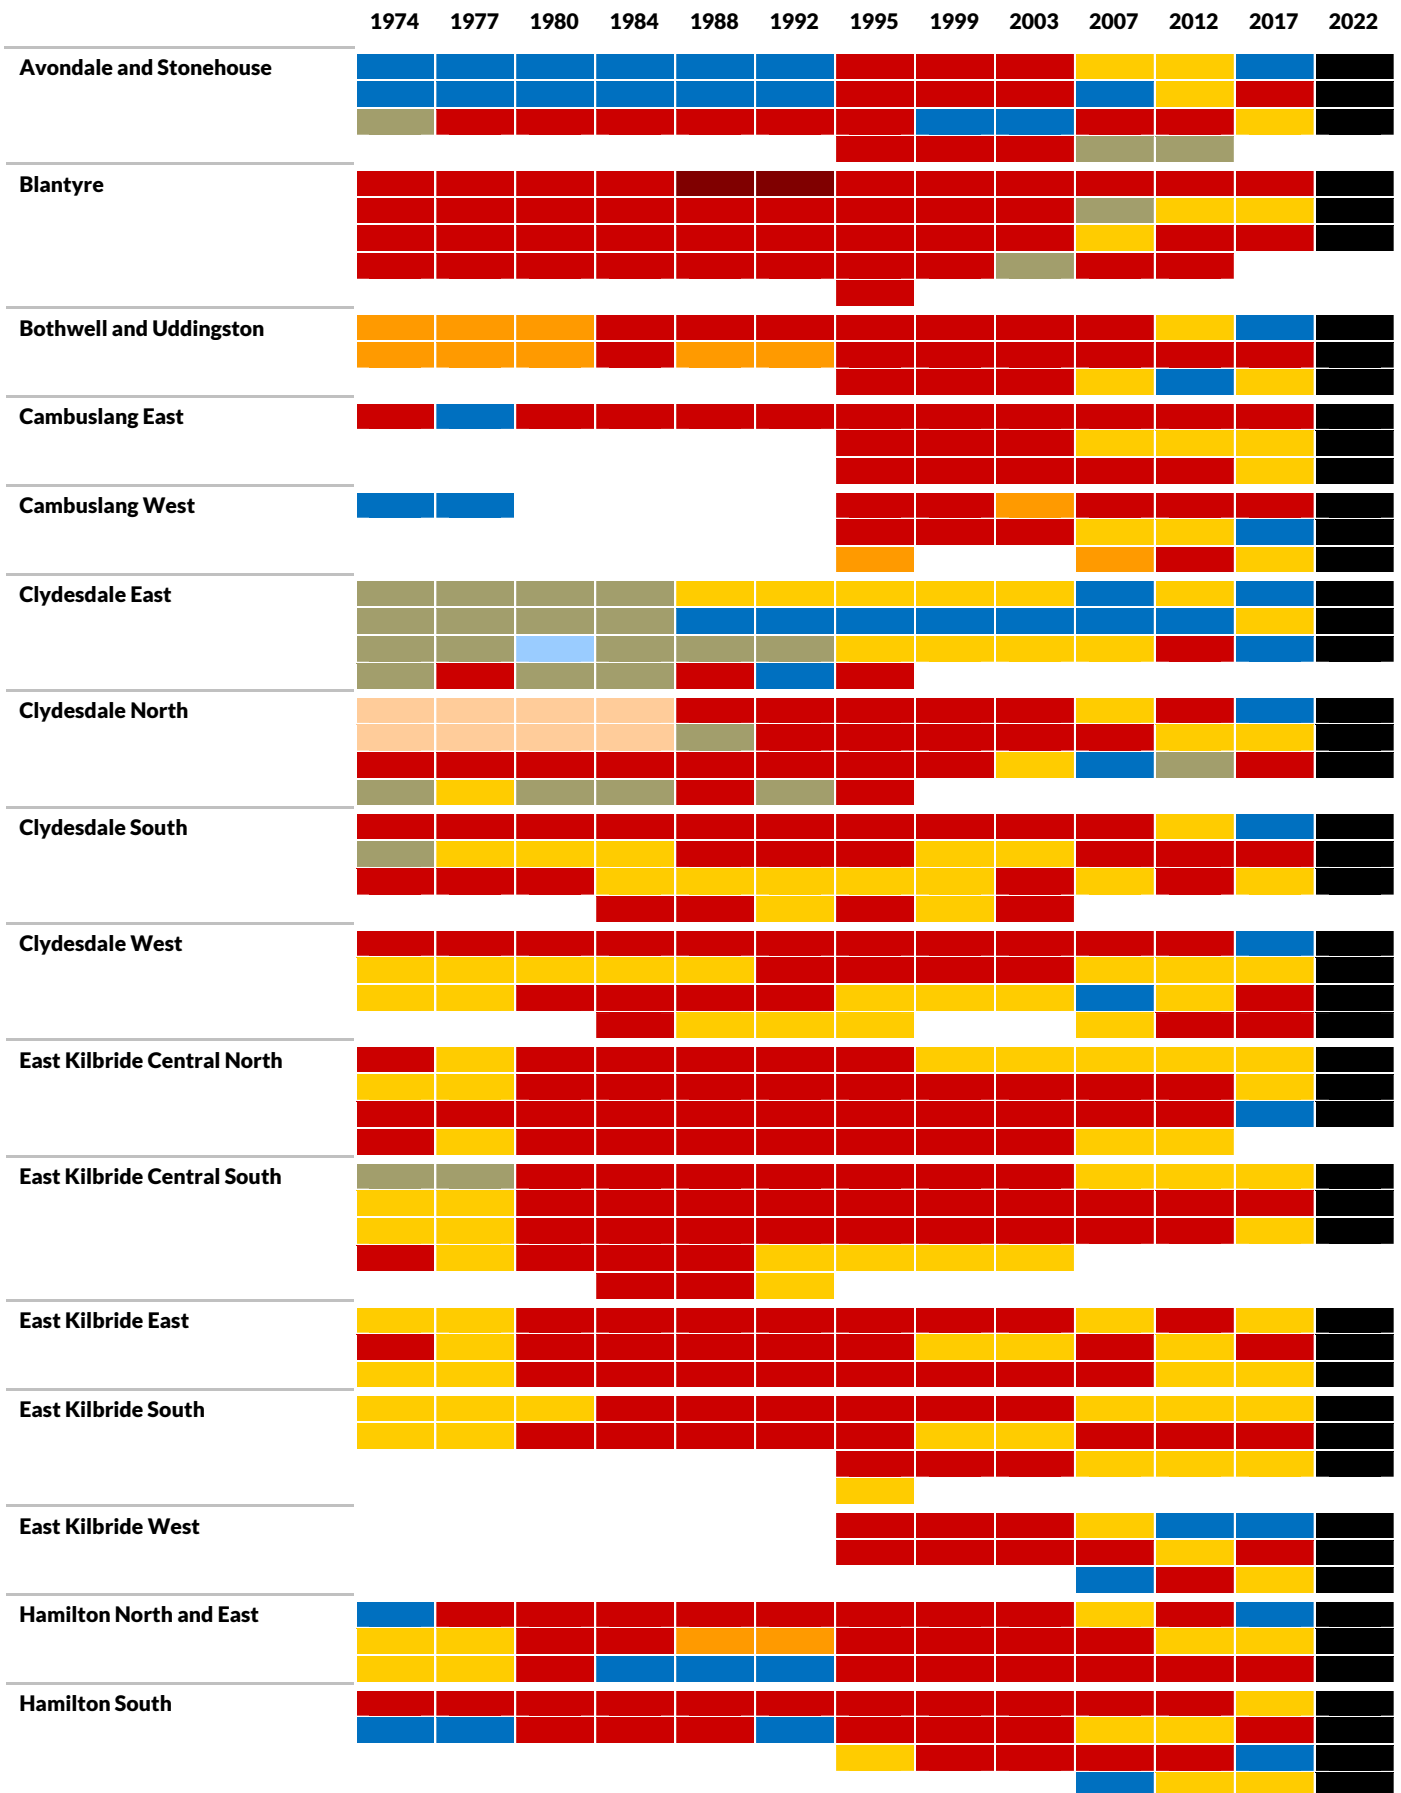

South Lanarkshire ward history