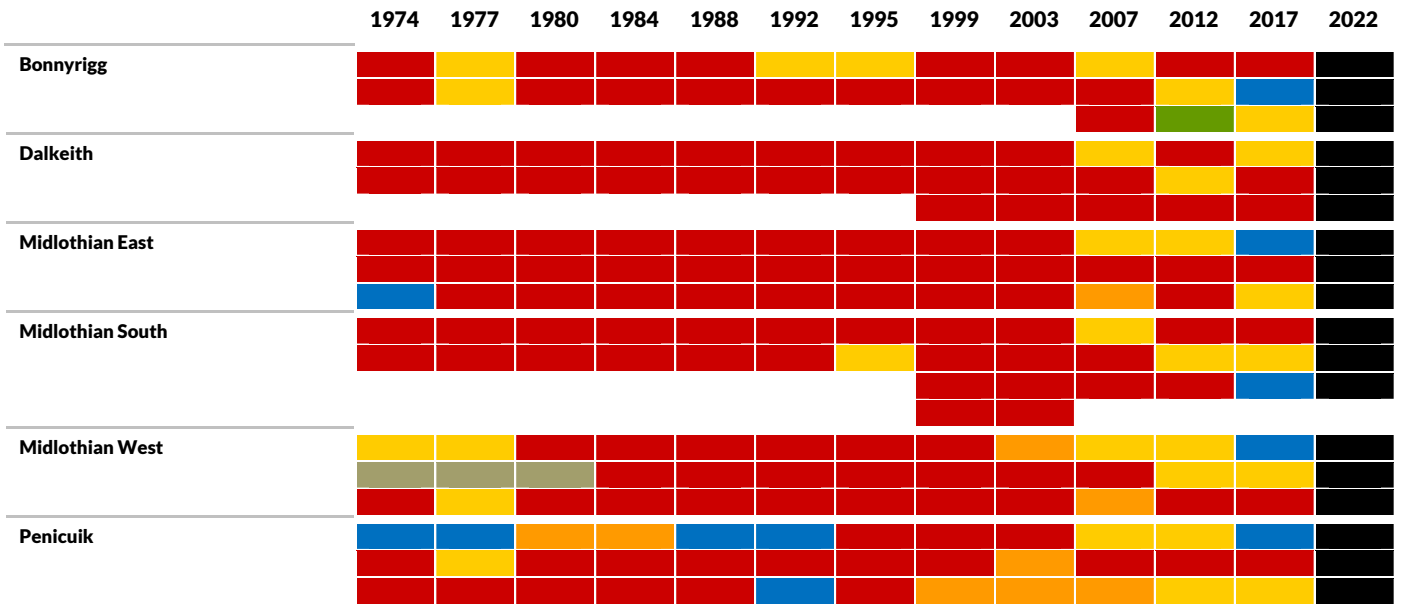

Midlothian ward history