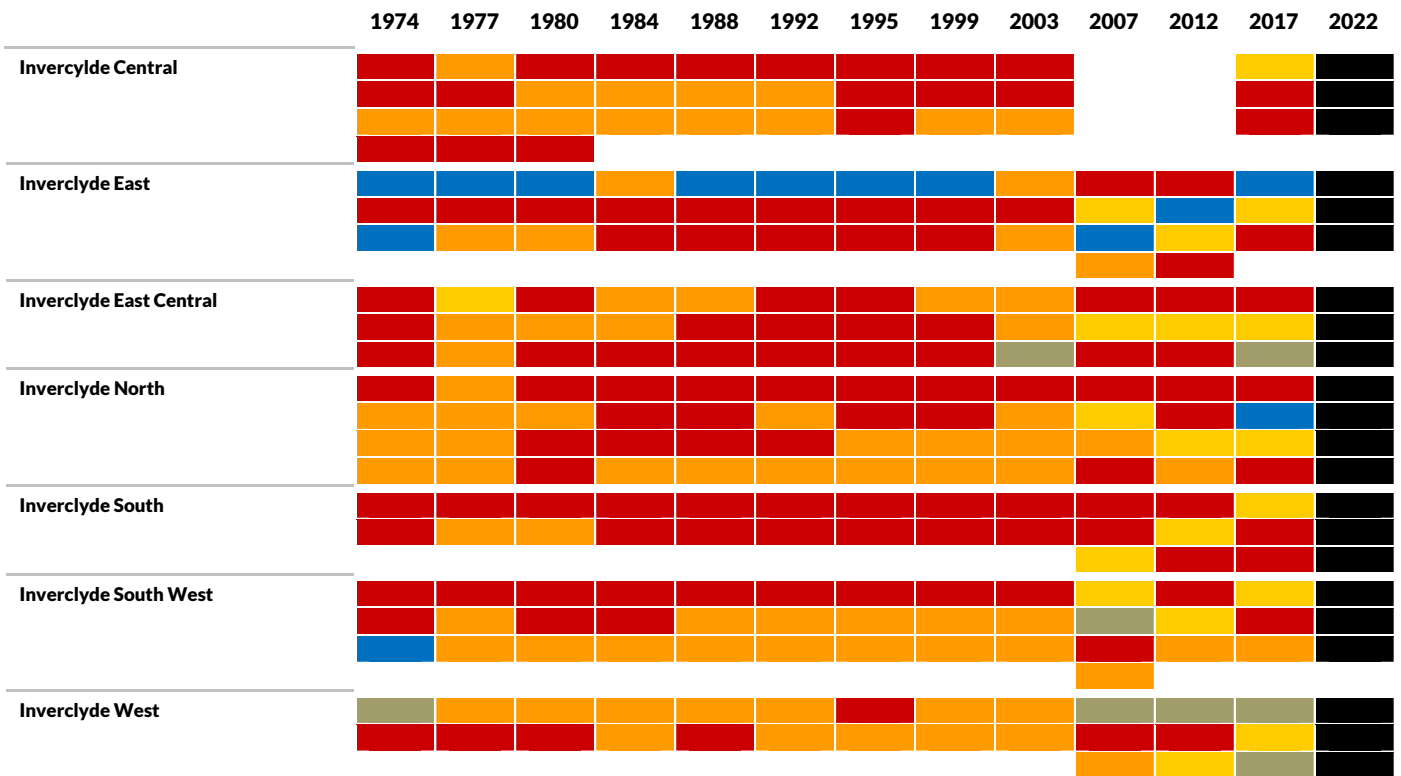

Inverclyde ward history