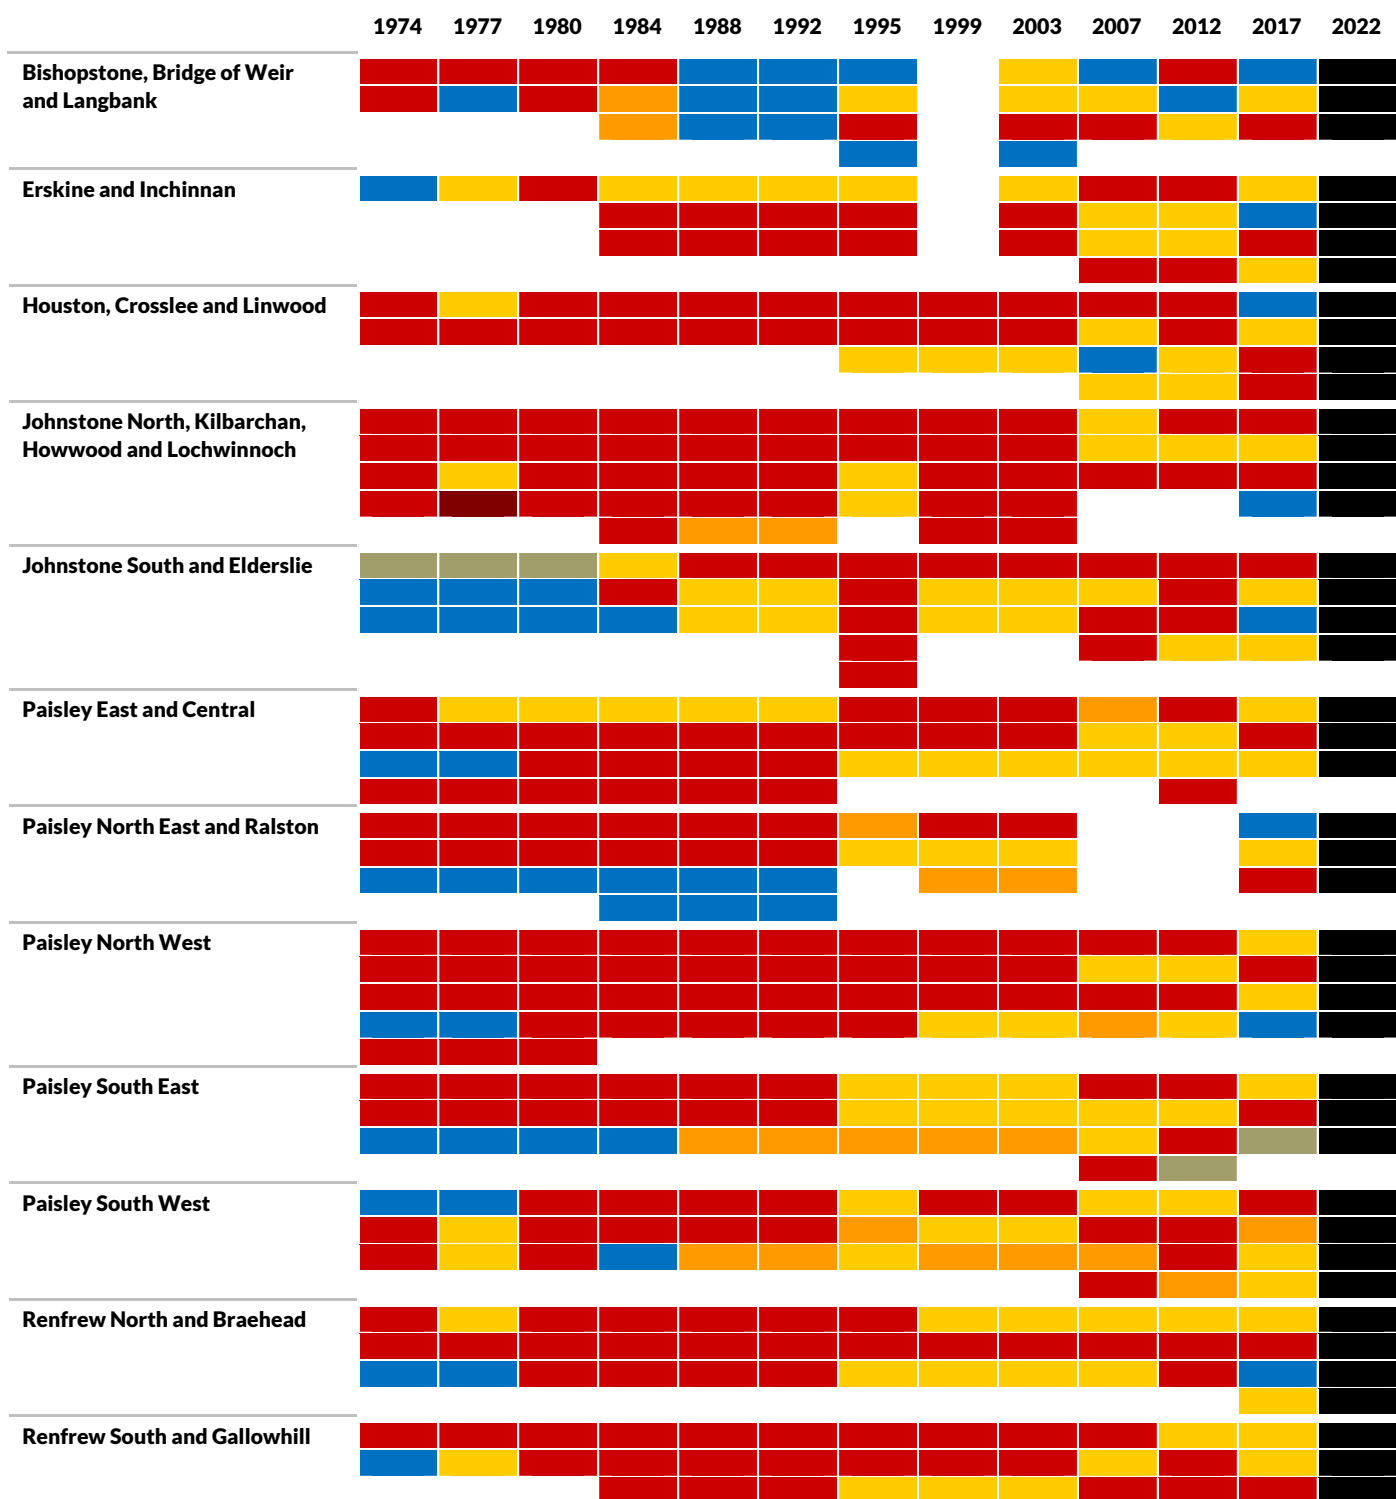

Renfrewshire ward history